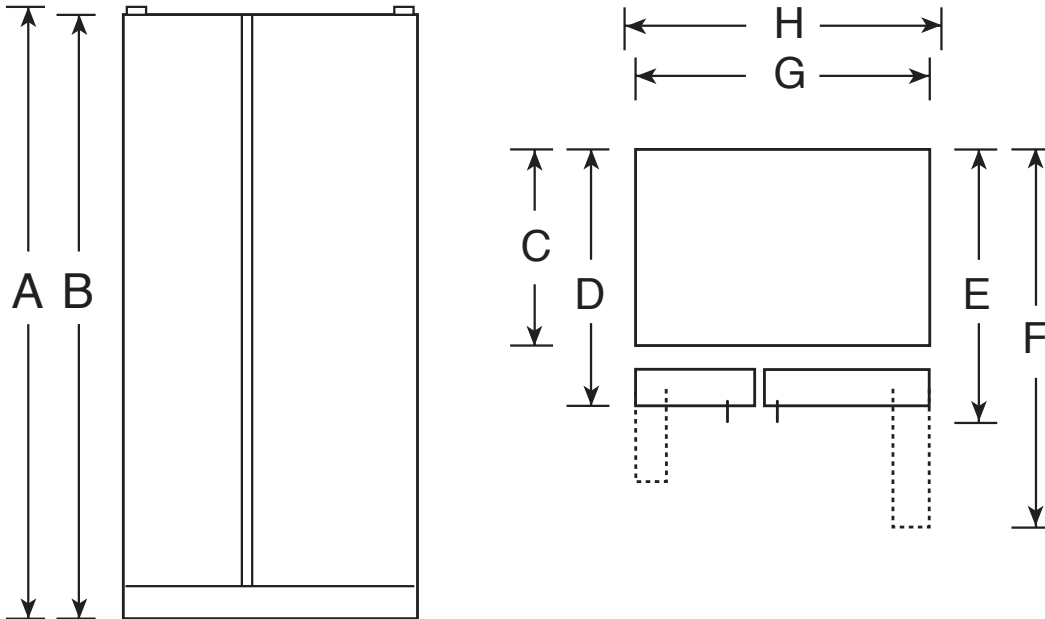

GE Appliances

GSH25KGR – GE® ENERGY STAR® 25.0 Cu. Ft. Side-By-Side Refrigerator with Dispenser

Dimensions (in inches)

Overall Dimensions	Height to top of hinge (in.) A	69-3/4
	Height to top of case (in.) B	68-3/4
	Case depth without door (in.) C†	28
	Case depth less door handle (in.) D†	31-1/4
	Case depth with door handle (in.) E†	33-9/16
	Depth with fresh food door open 90° (in.) F†	49-3/8
	Width (in.) G	35-3/4
	Width with door open 90° with door handle (in.) H	38-3/16
Air Clearances	Each side (in.)	1/8
	Top (in.)	1
	Back (in.)	1

†Water hook-up fits in back air clearance when calculating installation depth. If installed against a wall, allow clearance of 14-3/16" on freezer side to remove bin.

Clearance required to remove fresh food full-size pan without disassembling is 18-15/16".

Allow additional space for any necessary leveling adjustments.

Total volume and shelf area are calculated by the Association of Home Appliance Manufacturers' standards.

As an ENERGY STAR® partner, GE has determined that this product meets the ENERGY STAR guidelines for energy efficiency.