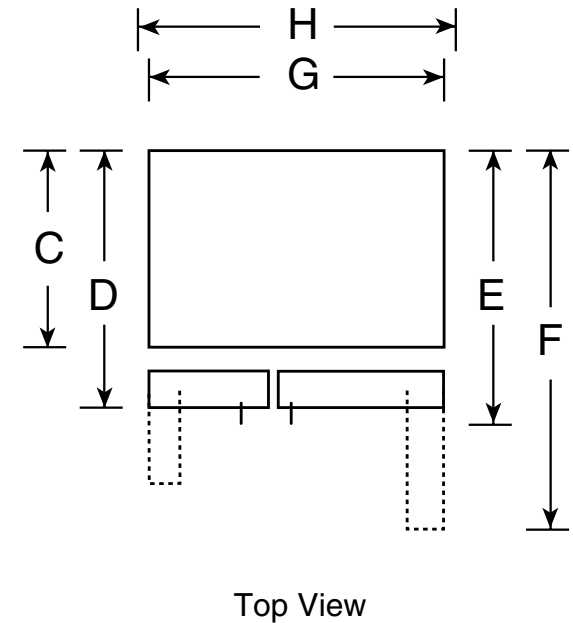

GSHS3KGZ

GE® ENERGY STAR® 23.1 Cu. Ft. Side-By-Side Refrigerator

Dimensions and Installation Information (in inches)

| | | |
|--------------------|--|--------|
| Overall Dimensions | Height to top of hinge (in.) A | 69-1/2 |
| | Height to top of case (in.) B | 68-3/4 |
| | Case depth without door (in.) C† | 28 |
| | Case depth less door handle (in.) D† | 32-1/2 |
| | Case depth with door handle (in.) E† | 35 |
| | Depth with fresh food door open 90° (in.) F† | 50-1/8 |
| | Width (in.) G | 32-3/4 |
| | Width with door open 90° inc. door handle (in.) H | 40-1/4 |
| Air Clearances | Each side (in.) | 1/8 |
| | Top (in.) | 1 |
| | Back (in.) | 1/8 |

†Water hook-up fits in back air clearance when calculating installation depth.

If installed against a wall, allow clearance of 14-3/16" on freezer side to remove bin.

Clearance required to remove fresh food full-size pan without disassembling is 18-15/16".