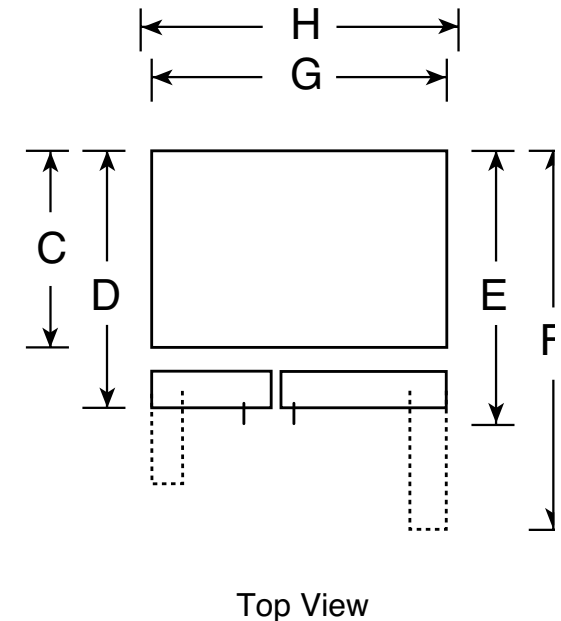

GSHS6KGZ

GE® ENERGY STAR® 25.9 Cu. Ft. Side-By-Side Refrigerator with Dispenser

Dimensions and Installation Information (in inches)

Overall Dimensions	Height to top of hinge (in.) A	69-1/2
	Height to top of case (in.) B	68-3/4
	Case depth without door (in.) C†	28
	Case depth less door handle (in.) D†	32-1/2
	Case depth with door handle (in.) E†	35
	Depth with fresh food door open 90° (in.) F†	50-1/8
	Width (in.) G	35-3/4
	Width with door open 90° inc. door handle (in.) H	43-5/8
Air Clearances	Each side (in.)	1/8
	Top (in.)	1
	Back (in.)	1

†Water hook-up fits in back air clearance when calculating installation depth.

If installed against a wall, allow clearance of 14-3/16" on freezer side to remove bin.

Clearance required to remove fresh food full-size pan without disassembling is 18-15/16".