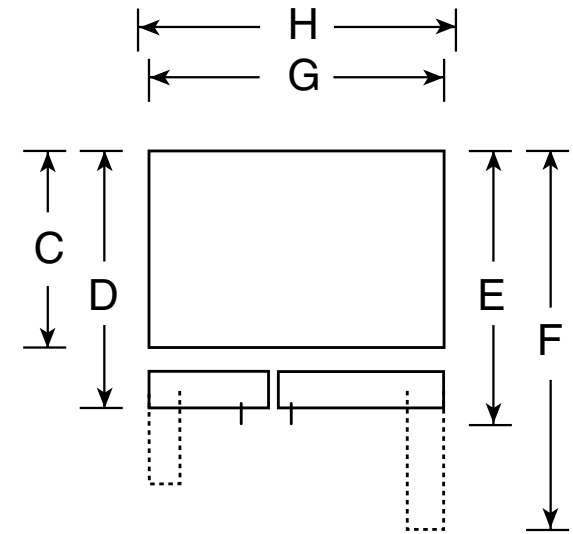

### Dimensions and Installation Information (in inches)

Overall Dimensions	Height to top of hinge (in.) <b>A</b>	67-1/2
	Height to top of case (in.) <b>B</b>	66-1/2
	Case depth without door (in.) <b>C†</b>	28
	Case depth less door handle (in.) <b>D†</b>	31-1/4
	Case depth with door handle (in.) <b>E†</b>	33-9/16
	Depth with fresh food door open 90° (in.) <b>F†</b>	49-3/8
	Width (in.) <b>G</b>	33-1/2
	Width with door open 90° inc. door handle (in.) <b>H</b>	35-15/16
Air Clearances	Each side (in.)	1/8
	Top (in.)	1
	Back (in.)	1

Top View

†Water hook-up fits in back air clearance when calculating installation depth.

If installed against a wall, allow clearance of 10-3/4" on freezer side to remove bin.

Clearance required to remove fresh food full-size pan without disassembling is 15".