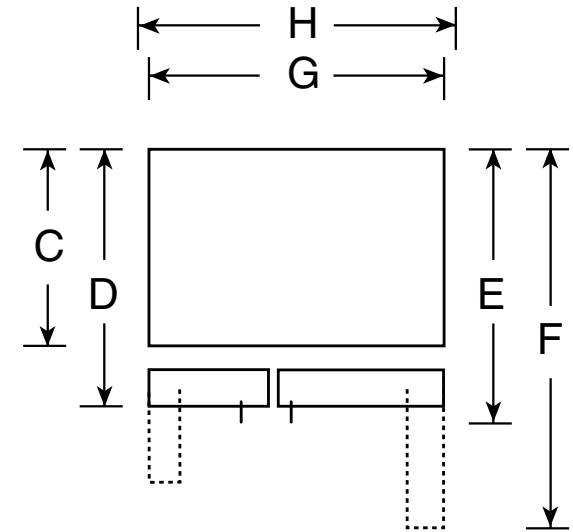

GSL22JFZ

GE® ENERGY STAR® 21.9 Cu. Ft. CleanSteel™ Side-By-Side Refrigerator with Dispenser

Dimensions and Installation Information (in inches)

Overall Dimensions	Height to top of hinge (in.) A	67-1/2
	Height to top of case (in.) B	66-1/2
	Case depth without door (in.) C†	28
	Case depth less door handle (in.) D†	31-1/4
	Case depth with door handle (in.) E†	33-5/8
	Depth with fresh food door open 90° (in.) F†	49-3/8
	Width (in.) G	33-1/2
	Width with door open 90° inc. door handle (in.) H	36
Air Clearances	Each side (in.)	1/8
	Top (in.)	1
	Back (in.)	1

Top View

†Water hook-up fits in back air clearance when calculating installation depth.

If installed against a wall, allow clearance of 14-3/16" on freezer side to remove bin.

Clearance required to remove fresh food full-size pan without disassembling is 18-15/16".

Allow additional space for any necessary leveling adjustments.

For answers to your Monogram®, GE Profile™ or GE® appliance questions, visit our website at ge.com or call GE Answer Center® service, 800.626.2000.