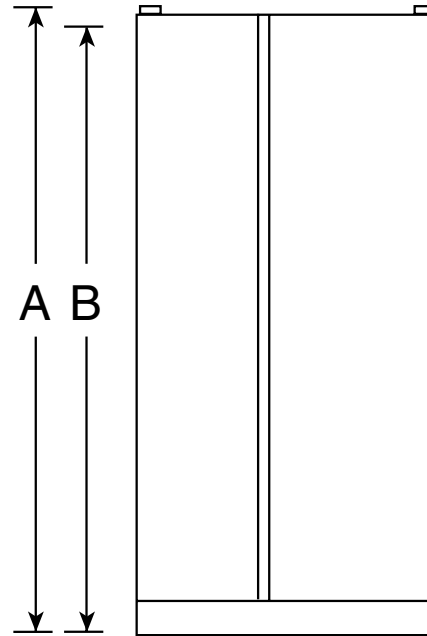

GSL22JGC

GE® ENERGY STAR® 21.9 Cu. Ft. CleanSteel™ Side-By-Side Refrigerator with Dispenser

Dimensions and Installation Information (in inches)

Overall Dimensions	Height to top of hinge (in.) A	67-1/2
	Height to top of case (in.) B	66-1/2
	Case depth without door (in.) C	28
	Case depth less door handle (in.) D	31-1/4
	Case depth with door handle (in.) E	33-5/8
	Depth with fresh food door open 90° (in.) F	49-3/8
	Width (in.) G	33-1/2
	Width with door open 90° inc. door handle (in.) H	36
Air Clearances	Each side (in.)	1/8
	Top (in.)	1
	Back (in.)	1