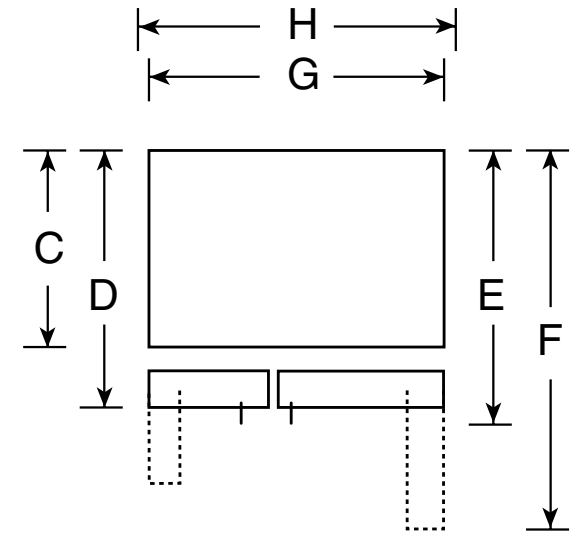

GSL22JGC

GE® ENERGY STAR® 21.9 Cu. Ft. CleanSteel™ Side-By-Side Refrigerator with Dispenser

Dimensions and Installation Information (in inches)

Overall Dimensions	Height to top of hinge (in.) A	67-1/2
	Height to top of case (in.) B	66-1/2
	Case depth without door (in.) C	28
	Case depth less door handle (in.) D	31-1/4
	Case depth with door handle (in.) E	33-5/8
	Depth with fresh food door open 90° (in.) F	49-3/8
	Width (in.) G	33-1/2
	Width with door open 90° inc. door handle (in.) H	36
Air Clearances	Each side (in.)	1/8
	Top (in.)	1
	Back (in.)	1