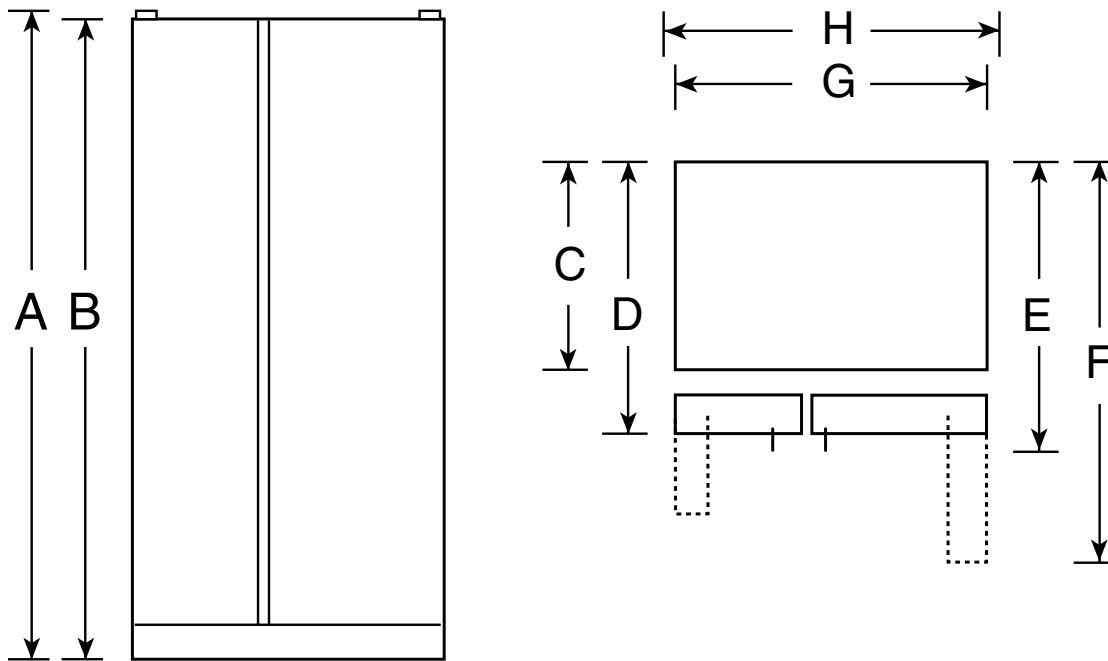

GE Appliances

GSL22QGP – GE® 21.9 Cu. Ft. Side-by-Side Refrigerator with Dispenser

Dimensions (in inches)

Overall Dimensions	Height to top of hinge (in.) A	67-1/2
	Height to top of case (in.) B	66-1/2
	Case depth without door (in.) C [†]	28
	Case depth less door handle (in.) D [†]	31-1/4
	Case depth with door handle (in.) E [†]	33-9/16
	Depth with fresh food door open 90° (in.) F [†]	49-3/8
	Width (in.) G	33-1/2
Air Clearances	Width with door open 90° with door handle (in.) H	35-15/16
	Each side (in.)	1/8
	Top (in.)	1
	Back (in.)	1

[†]Water hook-up fits in back air clearance when calculating installation depth. If installed against a wall, allow clearance of 14-3/16" on freezer side to remove bin.

Clearance required to remove fresh food full-size pan without disassembling is 18-15/16".