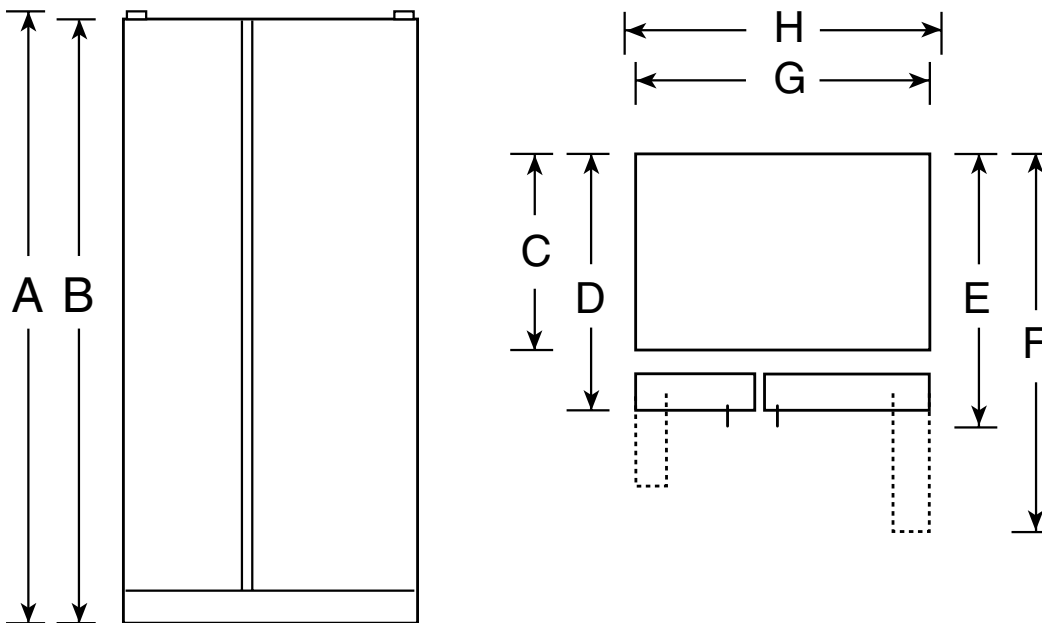

## GSS22IBP – GE 21.8 Cu. Ft. Side-By-Side Refrigerator

Dimensions (in inches)

Overall Dimensions	Height to top of hinge (in.) <b>A</b>	<b>67-1/2</b>
	Height to top of case (in.) <b>B</b>	<b>66-1/2</b>
	Case depth without door (in.) <b>C</b> <sup>†</sup>	<b>28</b>
	Case depth less door handle (in.) <b>D</b> <sup>†</sup>	<b>31-1/4</b>
	Case depth with door handle (in.) <b>E</b> <sup>†</sup>	<b>33-9/16</b>
	Depth with fresh food door open 90° (in.) <b>F</b> <sup>†</sup>	<b>49-3/8</b>
	Width (in.) <b>G</b>	<b>33-1/2</b>
Air Clearances	Width with door open 90° with door handle (in.) <b>H</b>	<b>35-15/16</b>
	Each side (in.)	<b>1/8</b>
	Top (in.)	<b>1</b>
	Back (in.)	<b>1</b>

<sup>†</sup>Water hook-up fits in back air clearance when calculating installation depth. If installed against a wall, allow clearance of 10-3/4" on freezer side to remove bin.

Clearance required to remove fresh food full-size pan without disassembling is 15".