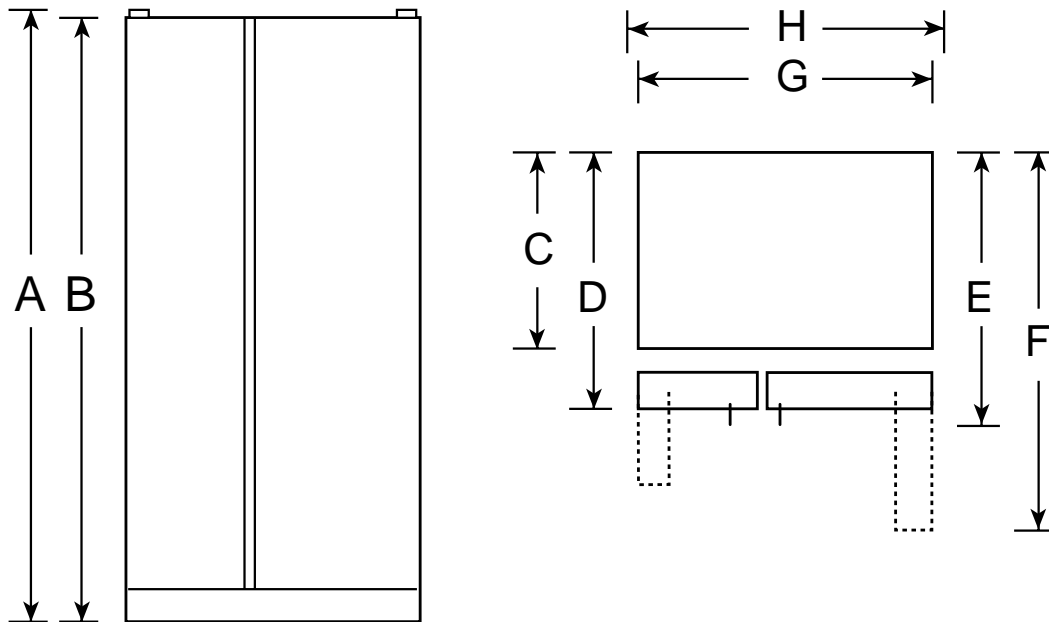

## GSS22JEM - GE 21.8 Cu. Ft. Side-By-Side Refrigerator with Dispenser

Dimensions (in inches)

Overall Dimensions	Height with hinge (in.) <b>A</b>	67-1/2
	Height without hinge (in.) <b>B</b>	66-1/2
	Depth without Doors (in.) <b>C</b>	28
	Depth with Doors (in.) <b>D</b>	30-3/4
	Depth plus Handle with Doors Closed (in.) <b>E</b>	33
	Depth with Doors open 90° (in.) <b>F</b>	48-13/16
	Width with Doors Closed (in.) <b>G</b>	33-1/2
	Width with Doors open 90° Less Door Handle(in.) <b>H</b>	33-1/2
Air Clearances	Each side (in.)	1/8
	Top (in.)	1
	Back (in.)	1

**Note:** Add 9/16" for water hook-up. Hook-up fits in 5/8" back air clearance when calculating installation depth.  
 If installed against a wall, allow clearance of 11-1/4" on freezer side to remove bin.  
 To remove fresh food pans, remove door bins.  
 Clearance required to remove fresh food full-size pan without disassembling: 10-1/2" (22 cu. ft.)