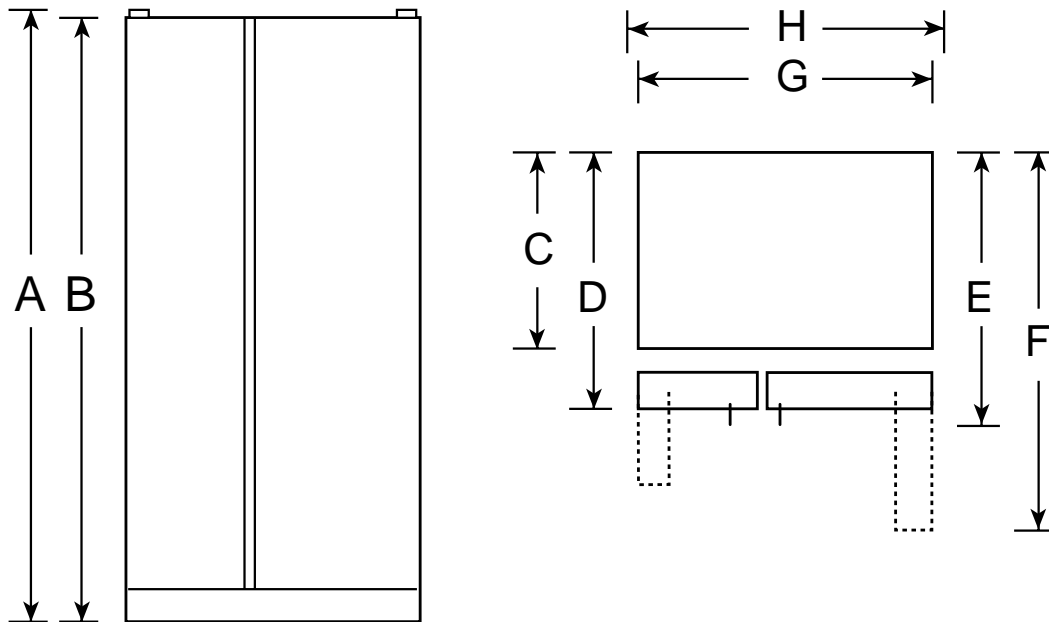

## GSS22QFM - GE 21.8 Cu. Ft. Side-By-Side Refrigerator with Dispenser

Dimensions (in inches)

Overall Dimensions	Height with hinge (in.) <b>A</b>	67-1/2
	Height without hinge (in.) <b>B</b>	66-1/2
	Depth without Doors (in.) <b>C</b>	28
	Depth with Doors (in.) <b>D</b>	30-12/16
	Depth plus Handle with Doors Closed (in.) <b>E</b>	33
	Depth with Doors open 90° (in.) <b>F</b>	48-13/16
	Width with Doors Closed (in.) <b>G</b>	33-1/2
	Width with Doors open 90° Less Door Handle(in.) <b>H</b>	33-1/2
Air Clearances	Each side (in.)	1/8
	Top (in.)	1
	Back (in.)	1

**Note:** Add 9/16" for water hook-up. Hook-up fits in 5/8" back air clearance when calculating installation depth.  
 If installed against a wall, allow clearance of 11-1/4" on freezer side to remove bin.  
 To remove fresh food pans, remove door bins.  
 Clearance required to remove fresh food full-size pan without disassembling: 10-1/2" (22 cu. ft.)