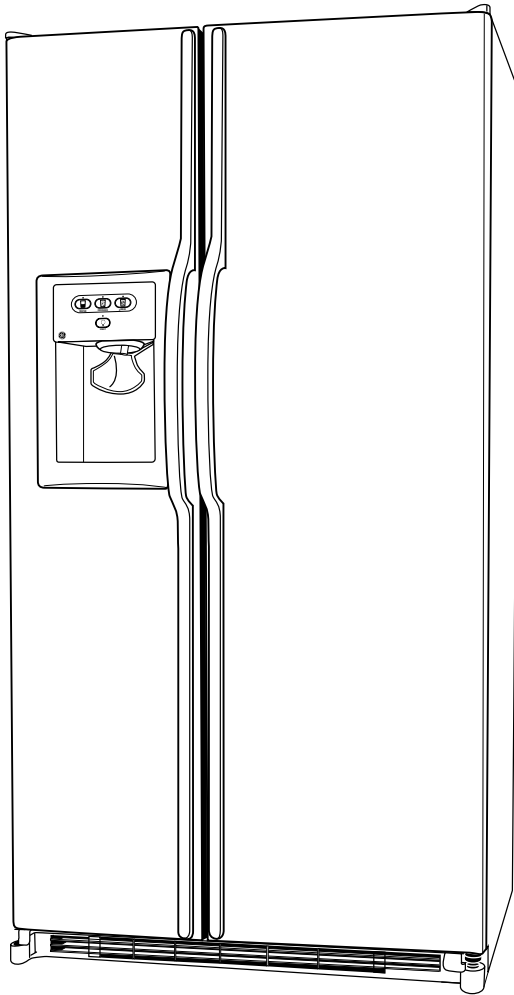

**Note:** Add 9/16" for water hook-up. Hook-up fits in 5/8" back air clearance when calculating installation depth.  
 If installed against a wall, allow clearance of 11-1/4" on freezer side to remove bin.  
 To remove fresh food pans, remove door bins.  
 Clearance required to remove fresh food full-size pan without disassembling: 10-1/2" (22 cu. ft.)

## **GSS22QFM - GE 21.8 Cu. Ft. Side-By-Side Refrigerator with Dispenser**

### **Features and Benefits**

- 21.8 cu. ft. Capacity (Fresh Food 14.7 cu. ft. / Freezer 7.1 cu. ft.)
- Upfront Electronic Temperature Controls
- FrostGuard™ Technology
- SmartWater™ Plus Provides Cleaner, Better Tasting Water, Cubed and Crushed Ice Through the LightTouch! Dispenser
- NeverClean™ Condensor
- 3 Adjustable Glass Fresh Food Cabinet Shelves (2 Slide-Out, Spill-Proof)
- Adjustable Temperature Deli Pan
- Adjustable Humidity Vegetable/Fruit Crisper
- 4 Fresh Food Door Shelves (2 Adjustable with Gallon Storage)
- Electronic Icemaker
- Deluxe Quiet Design
- Model GSS22QFMWW - White on white
- Model GSS22QFMBB - Black on black
- Model GSS22QFMCC - Bisque