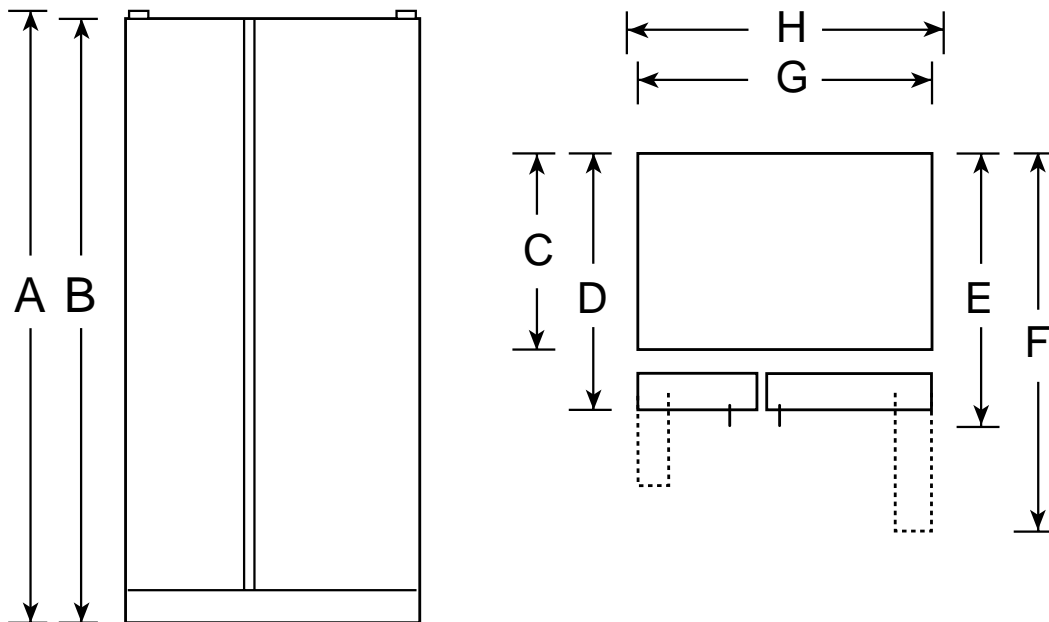

GE Appliances

GSS22QGP – GE 21.9 Cu. Ft. Side-By-Side Refrigerator with Dispenser

Dimensions (in inches)

Overall Dimensions	Height to top of hinge (in.) A	67-1/2
	Height to top of case (in.) B	66-1/2
	Case depth without door (in.) C [†]	28
	Case depth less door handle (in.) D [†]	31-1/4
	Case depth with door handle (in.) E [†]	33-9/16
	Depth with fresh food door open 90° (in.) F [†]	49-3/8
	Width (in.) G	33-1/2
	Width with door open 90° less door handle (in.) H	33-5/8
Air Clearances	Each side (in.)	1/8
	Top (in.)	1
	Back (in.)	1

[†]Water hook-up fits in back air clearance when calculating installation depth. If installed against a wall, allow clearance of 10-3/4" on freezer side to remove bin.

Clearance required to remove fresh food full-size pan without disassembling is 15".

GSS22QGP – GE 21.9 Cu. Ft. Side-By-Side Refrigerator with Dispenser

Features and Benefits

- Upfront Electronic Touch Temperature Controls – Extremely precise and easy to set.
- Adjustable Slide-Out, Spill Proof Glass Shelves – Shelves slide out, and spills stay put.
- In-the-Door Can Rack – Conveniently located inside the refrigerator door to increase flexibility and free up valuable shelf space.
- Tall LightTouch! Dispenser – Provides chilled water, cubed ice or crushed ice at the slightest touch.
- GE SmartWater™ Plus Filtration System – Delivers clean, great-tasting water and ice through the LightTouch! Dispenser with indicator light.
- Adjustable Humidity Vegetable/Fruit Crisper – Provides the ideal storage environment for fruits and vegetables.
- Adjustable Temperature Deli Pan – Keep meats and cheeses fresher, longer
- Model GSS22QGPWW – White on white
- Model GSS22QGPCC – Bisque on bisque
- Model GSS22QGPBB – Black on black