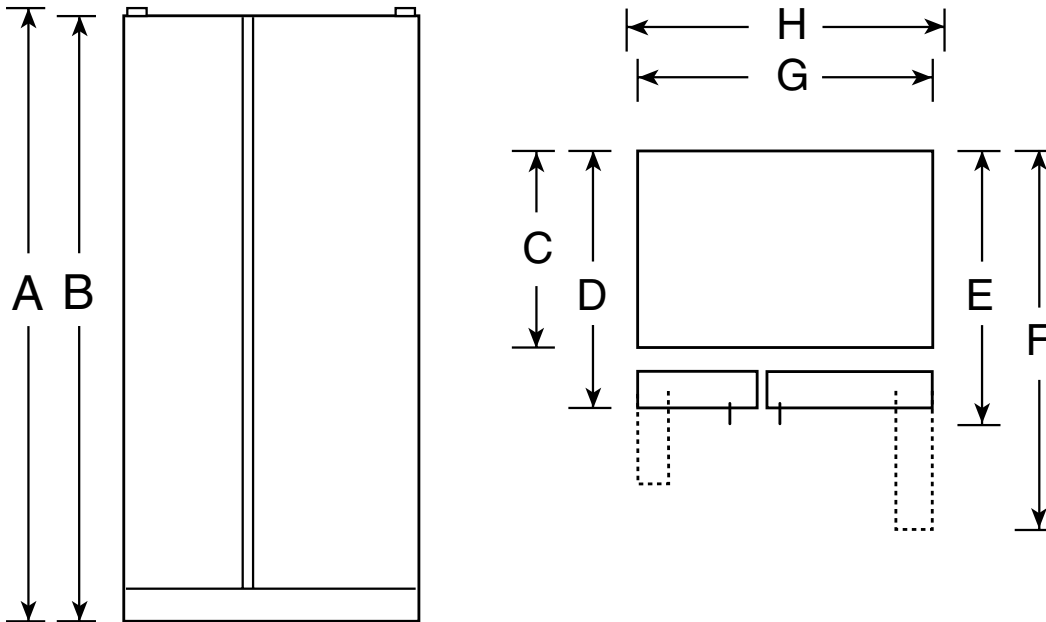

GE Appliances

GSS22SGR – GE® 21.9 Cu. Ft. Side-By-Side Stainless Refrigerator with Icemaker

Dimensions (in inches)

Overall Dimensions	Height to top of hinge (in.) A	67-1/2
	Height to top of case (in.) B	66-1/2
	Case depth without door (in.) C	28
	Case depth less door handle (in.) D	31-1/4
	Case depth with door handle (in.) E	33-9/16
	Depth with fresh food door open 90° (in.) F	49-3/8
	Width (in.) G	33-1/2
	Width with door open 90° with door handle (in.) H	35-15/16
Air Clearances	Each side (in.)	1/8
	Top (in.)	1
	Back (in.)	1

†Water hook-up fits in back air clearance when calculating installation depth.

If installed against a wall, allow clearance of 10-3/4" on freezer side to remove bin.

Clearance required to remove fresh food full-size pan without disassembling is 15".