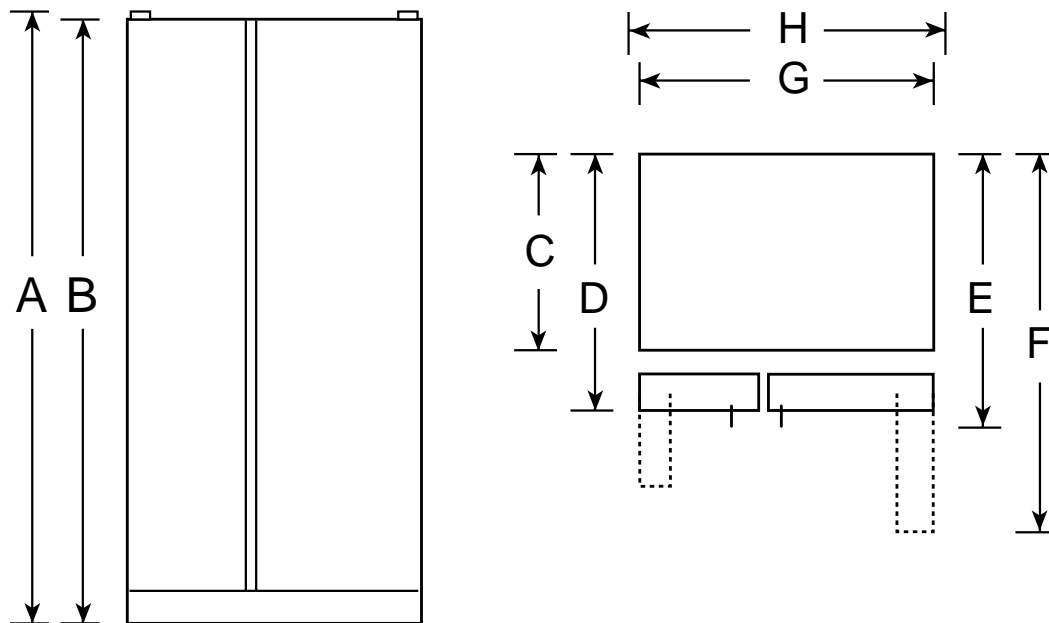

## GSS25JEP – GE 24.9 Cu. Ft. Side-By-Side Refrigerator with Dispenser

Dimensions (in inches)

Overall Dimensions	Height to top of hinge (in.) <b>A</b>	<b>69-3/4</b>
	Height to top of case (in.) <b>B</b>	<b>68-3/4</b>
	Case depth without door (in.) <b>C</b> <sup>†</sup>	<b>28</b>
	Case depth less door handle (in.) <b>D</b> <sup>†</sup>	<b>31-1/4</b>
	Case depth with door handle (in.) <b>E</b> <sup>†</sup>	<b>33-9/16</b>
	Depth with fresh food door open 90° (in.) <b>F</b> <sup>†</sup>	<b>49-3/8</b>
	Width (in.) <b>G</b>	<b>35-3/4</b>
	Width with door open 90° less door handle (in.) <b>H</b>	<b>35-3/4</b>
Air Clearances	Each side (in.)	<b>1/8</b>
	Top (in.)	<b>1</b>
	Back (in.)	<b>1</b>

<sup>†</sup>Water hook-up fits in back air clearance when calculating installation depth. If installed against a wall, allow clearance of 14-3/16" on freezer side to remove bin.

Clearance required to remove fresh food full-size pan without disassembling is 18-15/16".