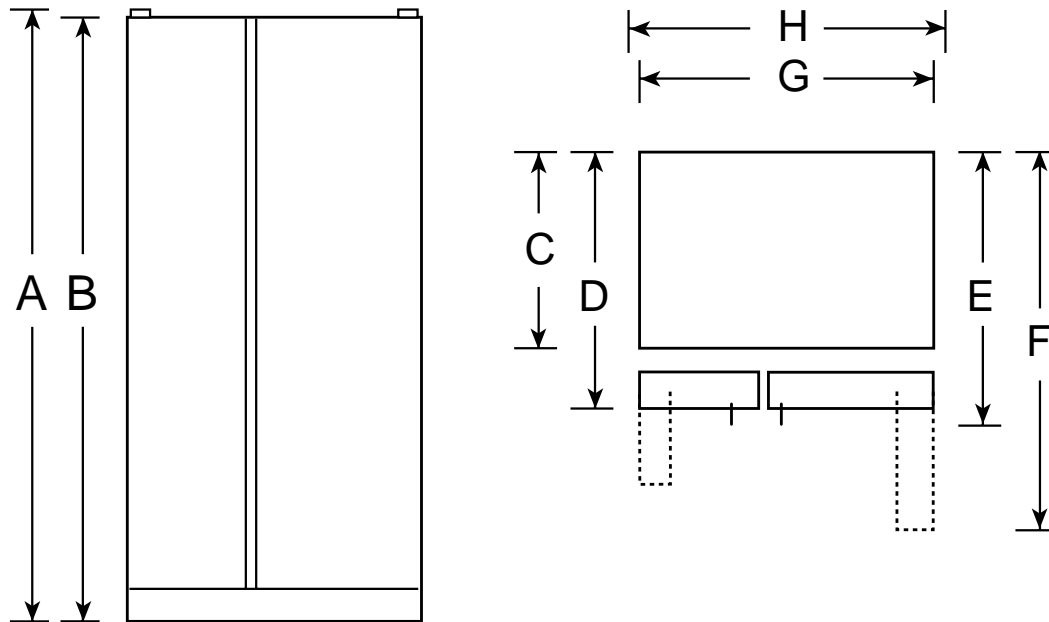

GE Appliances

GSS25LGP – GE ENERGY STAR® 25.4 Cu. Ft. Side-By-Side Refrigerator with Dispenser

Dimensions (in inches)

Overall Dimensions	Height to top of hinge (in.) A	69-1/4
	Height to top of case (in.) B	68-3/4
	Case depth without door (in.) C†	28
	Case depth less door handle (in.) D†	31-1/4
	Case depth with door handle (in.) E†	33-9/16
	Depth with fresh food door open 90° (in.) F†	50-1/16
	Width (in.) G	35-3/4
	Width with door open 90° less door handle (in.) H	36
Air Clearances	Each side (in.)	1/8
	Top (in.)	1
	Back (in.)	1

†Water hook-up fits in back air clearance when calculating installation depth. If installed against a wall, allow clearance of 14-3/16" on freezer side to remove bin.

Clearance required to remove fresh food full-size pan without disassembling is 18-15/16".

Allow additional space for any necessary leveling adjustments.

Total volume and shelf area are calculated by the Association of Home Appliance Manufacturers' standards.

Listed by Underwriters Laboratories

For answers to your Monogram®, GE Profile™ or GE appliance questions, visit our website at GEAppliances.com or call GE Answer Center® service, 800.626.2000.