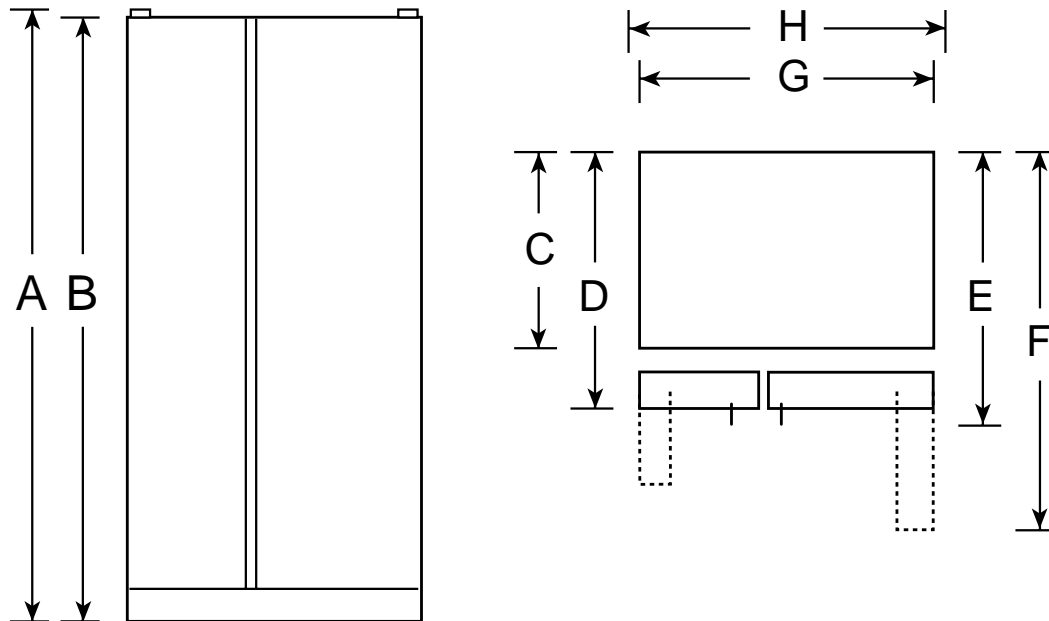

GE Appliances

GSS25QGP – GE 24.9 Cu. Ft. Side-By-Side Refrigerator with Dispenser

Dimensions (in inches)

Overall Dimensions	Height to top of hinge (in.) A	69-3/4
	Height to top of case (in.) B	68-3/4
	Case depth without door (in.) C [†]	28
	Case depth less door handle (in.) D [†]	31-1/4
	Case depth with door handle (in.) E [†]	33-9/16
	Depth with fresh food door open 90° (in.) F [†]	49-3/8
	Width (in.) G	35-3/4
	Width with door open 90° less door handle (in.) H	35-7/8
Air Clearances	Each side (in.)	1/8
	Top (in.)	1
	Back (in.)	1

[†]Water hook-up fits in back air clearance when calculating installation depth. If installed against a wall, allow clearance of 14-3/16" on freezer side to remove bin.

Clearance required to remove fresh food full-size pan without disassembling is 18-15/16".

GSS25QGP – GE 24.9 Cu. Ft. Side-By-Side Refrigerator with Dispenser

Specification Revised 3/03

Features and Benefits

- Upfront Electronic Touch Temperature Controls – Extremely precise and easy to set.
- Adjustable Slide-Out, Spill Proof Glass Shelves – Shelves slide out, and spills stay put.
- In-the-Door Can Rack – Conveniently located inside the refrigerator door to increase flexibility and free up valuable shelf space.
- Tall LightTouch! Dispenser – Provides chilled water, cubed ice or crushed ice at the slightest touch.
- GE SmartWater™ Plus Filtration System – Delivers clean, great-tasting water and ice through the LightTouch™ Dispenser with indicator light.
- Adjustable Humidity Vegetable/Fruit Crisper – Provides the ideal storage environment for fruits and vegetables.
- Adjustable Temperature Deli Pan – Keep meats and cheeses fresher, longer.
- Model GSS25QGPWW – White on white
- Model GSS25QGPCC – Bisque on bisque
- Model GSS25QGPBB – Black on black