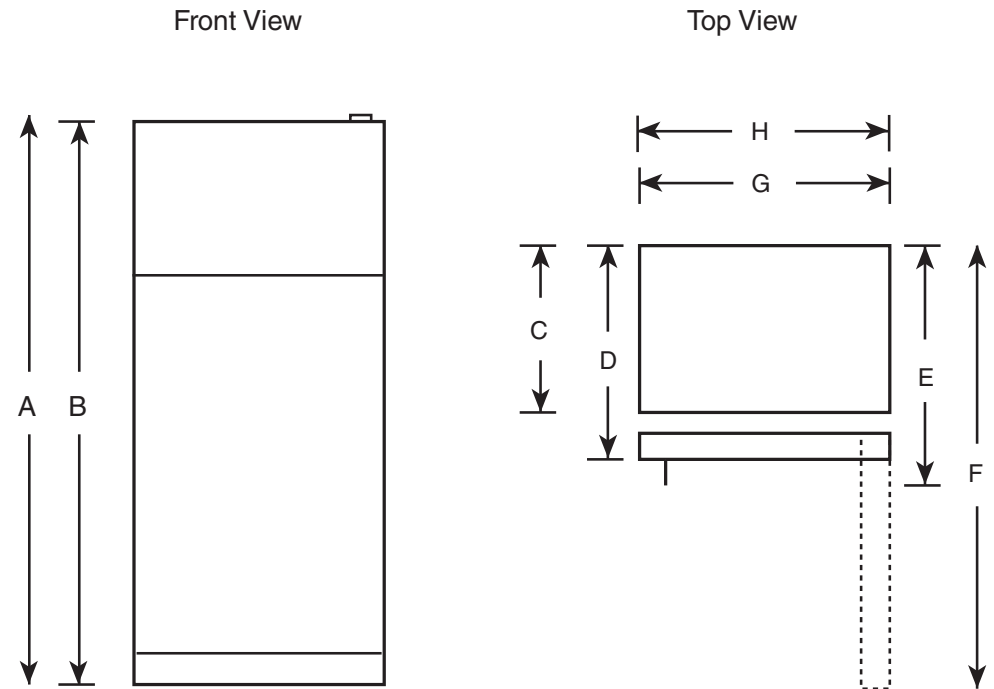

GTH18EBE

GE® 18.0 Cu. Ft. Top-Freezer Refrigerator

Dimensions and Installation Information (in inches)

Overall Dimensions	Height to top of hinge (in.) A	66-5/8
	Height to top of case (in.) B	66-1/8
	Case depth without door (in.) C	27-1/2
	Case depth less door handle (in.) D	30-1/4
	Case depth with door handle (in.) E	32-1/8
	Depth with fresh food door open 90° (in.) F	58-1/8
	Width (in.) G	29-1/2
	Width with door open 90° inc. door handle (in.) H	32
Air Clearances	Each side (in.)	1/8
	Top (in.)	1
	Back (in.)	2

GTH18EBE

GE® 18.0 Cu. Ft. Top-Freezer Refrigerator

Features and Benefits

- 29-1/2" wide
- Upfront temperature controls - Easy-to-use controls regulate both fresh food and freezer sections
- Adjustable glass and wire shelves - Flexible shelving options can be arranged to handle all your foods
- Spillproof freezer floor - Seamless design of the freezer floor wipes up easily for quick cleanup
- Clear crisper drawers - Transparent drawers make finding your favorite items quick and easy
- Gallon door storage - Larger items are easily accommodated in the door
- Wire freezer shelf - Provides additional storage for frozen foods
- Model GTH18EBEWW - White
- Model GTH18EBEBB - Black