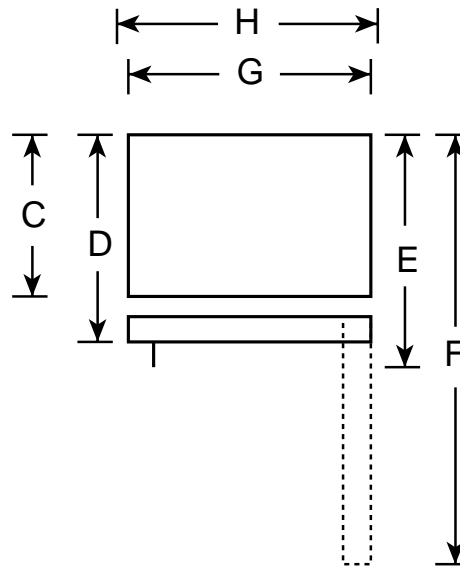

## GTH18IBM—GE 17.9 Cu. Ft. Capacity Top-Freezer Refrigerator

**Dimensions (in inches)**

Front View

Top View

<b>Overall Dimensions</b>	Height with hinge (in.) <b>A</b>	<b>66-5/8</b>
	Height without hinge (in.) <b>B</b>	<b>66-1/8</b>
	Depth without Doors (in.) <b>C</b>	<b>27-1/2</b>
	Depth with Doors (in.) <b>D</b>	<b>30-1/4</b>
	Depth plus Handle with Doors Closed (in.) <b>E</b>	<b>32-1/8</b>
	Depth with Doors open 90° (in.) <b>F</b>	<b>58-1/8</b>
	Width with Doors Closed (in.) <b>G</b>	<b>29-1/2</b>
	Width with Doors open 90° (in.) <b>H</b>	<b>30</b>
<b>Air Clearances</b>	Each side (in.)	<b>1/8</b>
	Top (in.)	<b>1</b>
	Back (in.)	<b>1</b>