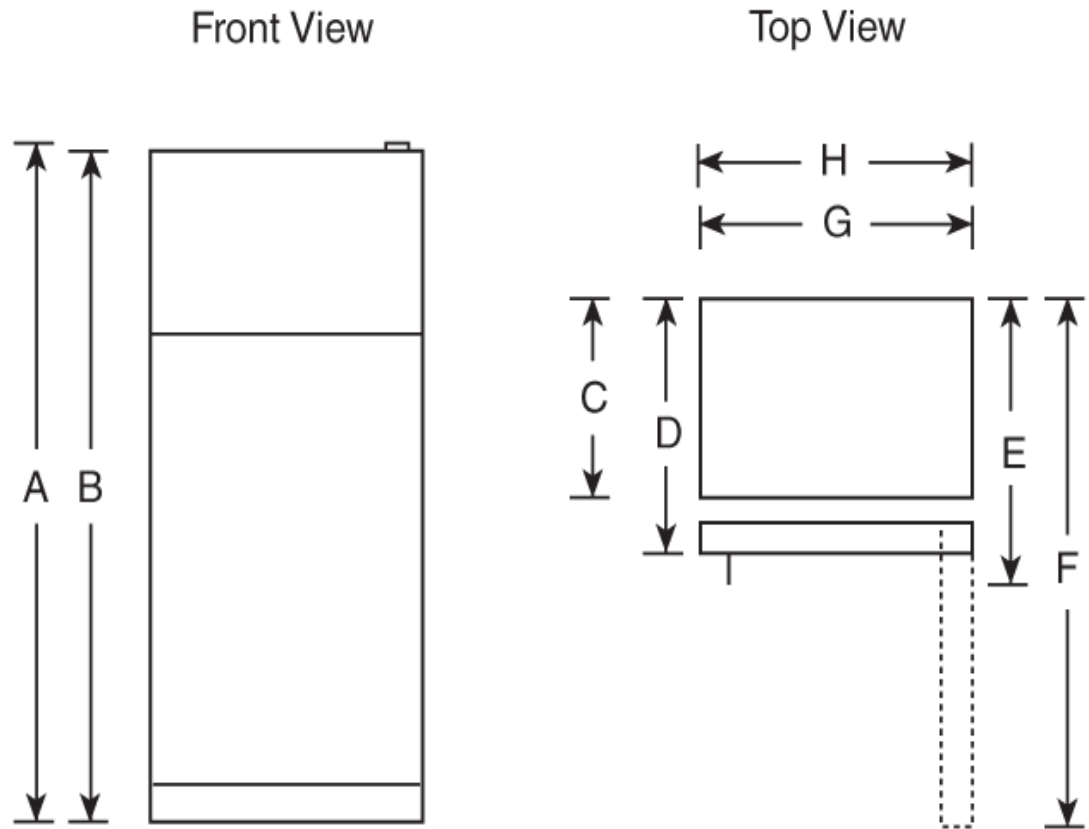

GTH20JBB

GE® 20.0 Cu. Ft. Top-Freezer Refrigerator

Dimensions and Installation Information (in inches)

Overall Dimensions	Height to top of hinge (in.) A	66-7/8
	Height to top of case (in.) B	66
	Case depth without door (in.) C	28-1/2
	Case depth less door handle (in.) D	32-1/2
	Case depth with door handle (in.) E	35-1/8
	Depth with fresh food door open 90° (in.) F	60-7/8
	Width (in.) G	29-7/8
	Width with door open 90° with door handle (in.) H	32-5/8
Air Clearances	Each side (in.)	1/8
	Top (in.)	1
	Back (in.)	2

Note: All Top-Freezer No-Frost Right-Hand Refrigerator Doors:
As you face the front of the refrigerator, the handle is on your left and the hinges are on your right.

Note: Top-Freezer No-Frost Left-Hand Refrigerator Doors:
As you face the front of the refrigerator, the handle is on your right and the hinges are on your left.

Listed by Underwriters Laboratories

Specification Revised 9/14

GTH20JBB

GE® 20.0 Cu. Ft. Top-Freezer Refrigerator

Features and Benefits

- 29-7/8" wide
- Upfront temperature controls - Easy-to-use controls regulate both fresh food and freezer sections
- Adjustable spill-resistant glass shelves - Designed to contain spills for easy cleaning
- Spillproof freezer floor - Seamless design of the freezer floor wipes up easily for quick cleanup
- Snack drawer - Conveniently stores favorite foods and allows for quick, easy access
- Adjustable gallon door bins - Offers ideal space for storing gallon containers in the door
- Adjustable-humidity drawers - Controls helps food stay fresh
- Wire freezer shelf - Provides additional storage for frozen foods
- Model GTH20JBBWW - White with high-gloss doors
- Model GTH20JBBB - Black with high-gloss doors