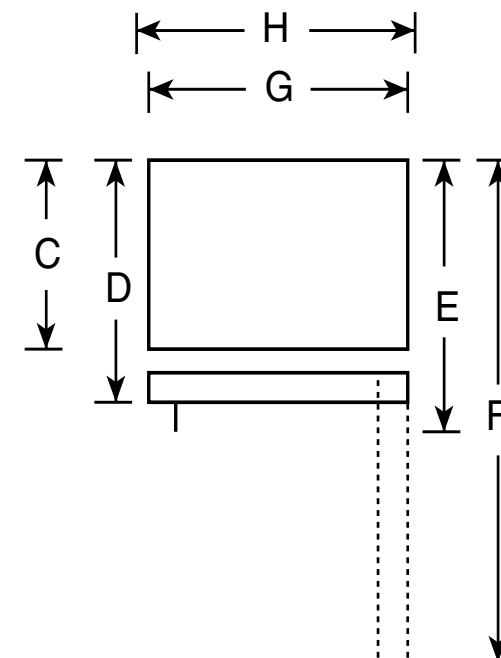

### Dimensions and Installation Information (in inches)

Overall Dimensions	Height to top of hinge (in.) <b>A</b>	67-1/2
	Height to top of case (in.) <b>B</b>	66-7/8*
	Case depth without door (in.) <b>C</b>	27-5/8
	Case depth less door handle (in.) <b>D</b>	31-5/8
	Case depth with door handle (in.) <b>E</b>	33-5/8
	Depth with fresh food door open 90° (in.) <b>F</b>	63
	Width (in.) <b>G</b>	32-7/8
	Width with door open 90° inc. door handle (in.) <b>H</b>	35
Air Clearances	Each side (in.)	1/8
	Top (in.)	1
	Back (in.)	1

\*Height to mid-freezer (in.): 54-1/2

Front View

Top View

For answers to your Monogram®, GE Profile™ or GE® appliance questions, visit our website at [ge.com](http://ge.com) or call GE Answer Center® service, 800.626.2000.