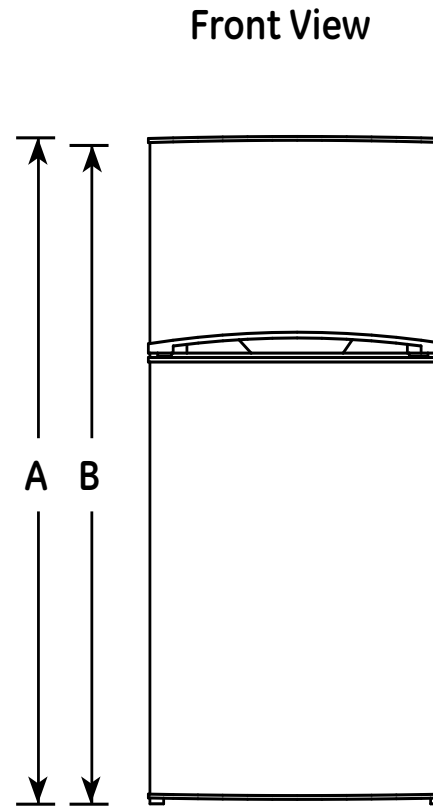

GTR12GBE

GE® 11.6 Cu. Ft. Top-Freezer Refrigerator

Dimensions and Installation Information (in inches)

Overall Dimensions	Height to top of hinge (in.) A	59-7/8
	Height to top of case (in.) B	59-3/8
	Case depth without door (in.) C	25-5/8
	Depth less door handle (in.) D	28-5/8
	Depth with door handle (in.) E	28-5/8
	Depth with fresh food door open 90° (in.) F	50-5/8
	Width (in.) G	24
	Width with door open 90° inc. door handle (in.) H	25-1/8
Air Clearances	Each side (in.)	1
	Top (in.)	4
	Back (in.)	3

310509

GTR12GBE

GE® 11.6 Cu. Ft. Top-Freezer Refrigerator

Features and Benefits

- Equipped for optional icemaker - Easily accommodates the installation of an icemaker
- Adjustable spillproof glass shelves - Hold up to 12 oz. of spilled liquids for easy cleanup and adjust to provide additional food-storage options
- Fixed door shelves - Provide ideal storage right inside the door
- Clear crisper drawers - Transparent drawers make finding your favorite items quick and easy
- Clear door bins - Provide ideal storage right inside the door
- Wire freezer step-shelf - Sturdy shelves provide additional storage for frozen foods
- Model GTR12GBEWW - White