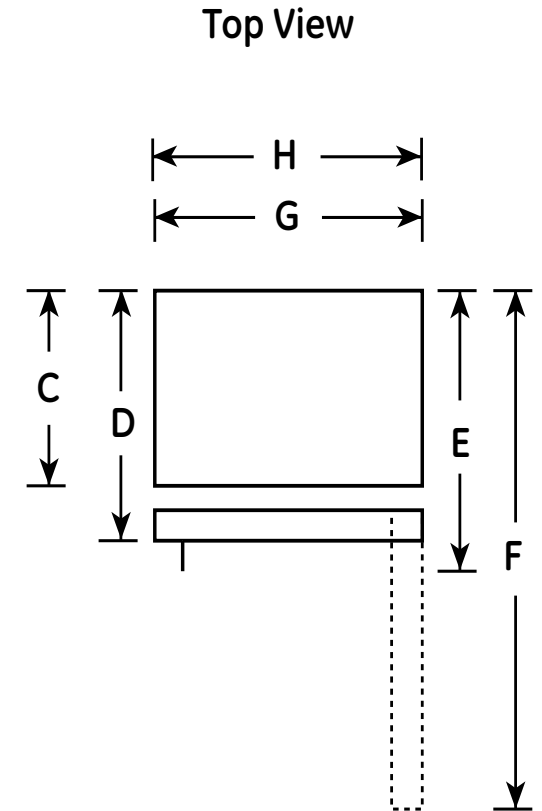

GTR12GBE

GE® 11.6 Cu. Ft. Top-Freezer Refrigerator

Dimensions and Installation Information (in inches)

Overall Dimensions	Height to top of hinge (in.) A	59-7/8
	Height to top of case (in.) B	59-3/8
	Case depth without door (in.) C	25-5/8
	Depth less door handle (in.) D	28-5/8
	Depth with door handle (in.) E	28-5/8
	Depth with fresh food door open 90° (in.) F	50-5/8
	Width (in.) G	24
	Width with door open 90° inc. door handle (in.) H	25-1/8
Air Clearances	Each side (in.)	1
	Top (in.)	4
	Back (in.)	3

310509

GTR12GBE

GE® 11.6 Cu. Ft. Top-Freezer Refrigerator

Features and Benefits

- Equipped for optional icemaker - Easily accommodates the installation of an icemaker
- Adjustable spillproof glass shelves - Hold up to 12 oz. of spilled liquids for easy cleanup and adjust to provide additional food-storage options
- Fixed door shelves - Provide ideal storage right inside the door
- Clear crisper drawers - Transparent drawers make finding your favorite items quick and easy
- Clear door bins - Provide ideal storage right inside the door
- Wire freezer step-shelf - Sturdy shelves provide additional storage for frozen foods
- Model GTR12GBEWW - White