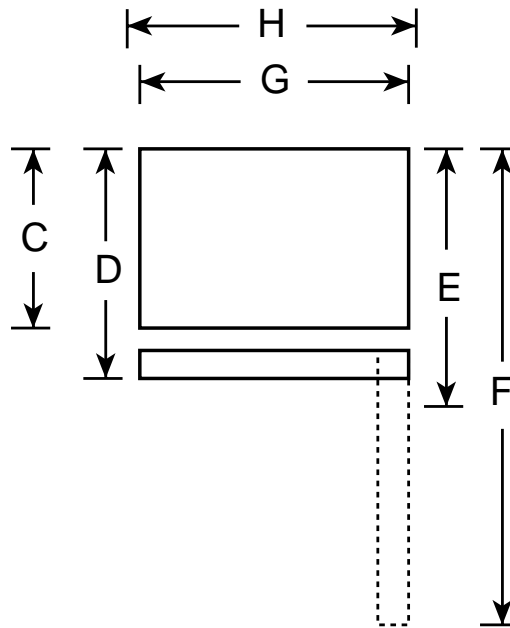

## GTR15BBM – GE Top-Freezer No-Frost Refrigerator

Dimensions (in inches)

Front View

Top View

Overall Dimensions	Height to top of hinge (in.) <b>A</b>	<b>61-3/4</b>
	Height to top of case (in.) <b>B</b>	<b>61-1/4</b>
	Height to mid-freezer (in.)	<b>51-3/8</b>
	Case depth without door (in.) <b>C</b>	<b>25-7/8</b>
	Case depth less door handle (in.) <b>D</b>	<b>29-1/8</b>
	Case depth with door handle (in.) <b>E</b>	<b>31</b>
	Depth with fresh food door open 90° (in.) <b>F</b>	<b>54-7/8</b>
	Width (in.) <b>G</b>	<b>28</b>
Air Clearances	Width with door open 90° less door handle (in.) <b>H</b>	<b>28-5/8</b>
	Each side (in.)	<b>3/4</b>
	Top (in.)	<b>1</b>
	Back (in.)	<b>1</b>

### **Features and Benefits**

- 14.6 cu. ft. Capacity
- Equipped for Optional Automatic Icemaker
- 2 Opaque Fruit/Vegetable Crispers
- 2 Full-Width (Adjustable) Wire Fresh Food Cabinet Shelves
- 2 Fixed Fresh Food Door Shelves with Tall Bottle Storage
- Dairy Compartment
- 2 Fixed Freezer Door Shelves
- Equipped for Optional Automatic Icemaker
- Color-Matched Door Handles
- Model GTR15BBMWW – White on white
- Model GTR15BBMAA – Almond on almond
- Model GTR15BBMCC – Bisque on bisque