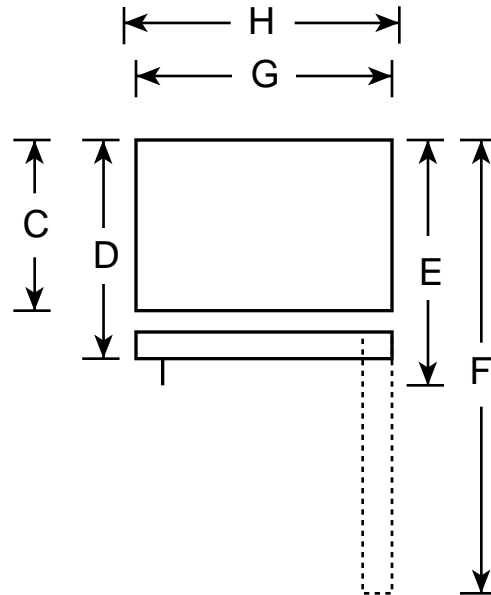

## GTR18BBR – GE® 17.9 Cu. Ft. Top-Freezer Refrigerator

Dimensions (in inches)

Front View

Top View

Overall Dimensions	Height to top of hinge (in.) <b>A</b>	67-3/8
	Height to top of case (in.) <b>B</b>	66-7/8
	Height to mid-freezer (in.)	57
	Case depth without door (in.) <b>C</b>	26-3/4
	Case depth less door handle (in.) <b>D</b>	30-1/2
	Case depth with door handle (in.) <b>E</b>	30-1/2
	Depth with fresh food door open 90° (in.) <b>F</b>	56-3/8
	Width (in.) <b>G</b>	28
	Width with door open 90° with door handle (in.) <b>H</b>	28-7/8
Air Clearances	Each side (in.)	3/4
	Top (in.)	1
	Back (in.)	1

**Note: All Top-Freezer No-Frost Right-Hand Refrigerator Doors:** As you face the front of the refrigerator, the handle is on your left and the hinges are on your right.

**All Top-Freezer No-Frost Left-Hand Refrigerator Doors:** As you face the front of the refrigerator, the handle is on your right and the hinges are on your left.