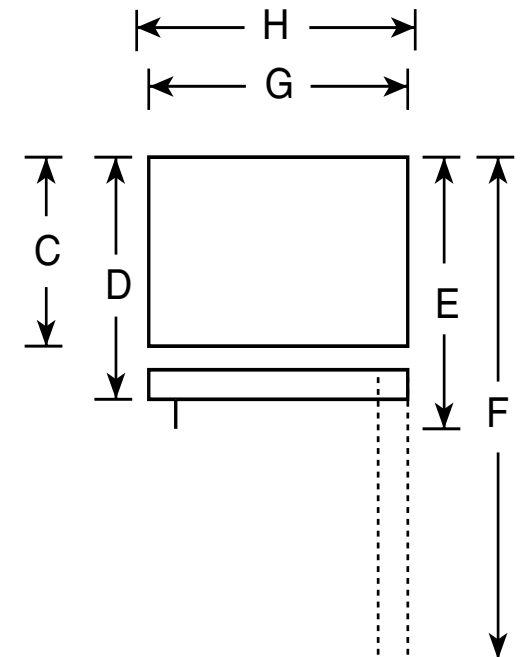

GTS17BBS

GE® 16.6 Cu. Ft. Top-Freezer Refrigerator

Dimensions and Installation Information

Overall Dimensions	Height to top of hinge (in.) A	64-3/4
	Height to top of case (in.) B	64-1/4*
	Case depth without door (in.) C	25-7/8
	Case depth less door handle (in.) D	29-1/8
	Case depth with door handle (in.) E	31
	Depth with fresh food door open 90° (in.) F	54-7/8
	Width (in.) G	28
	Width with door open 90° less door handle (in.) H	30-1/2
Air Clearances	Each side (in.)	3/4
	Top (in.)	1
	Back (in.)	1

*Height to mid-freezer (in.): 59-3/8

Front View

Top View

For answers to your Monogram®, GE Profile™ or GE® appliance questions, visit our website at ge.com or call GE Answer Center® service, 800.626.2000.

Dimension and installation information are shown in inches.

Specification Created 1/05

310476

GTS17BBS

GE® 16.6 Cu. Ft. Top-Freezer Refrigerator

Features and Benefits

- Upfront Temperature Controls - Are positioned up front, close at hand, for maximum convenience and ease of use
- Gallon Door Storage - Makes room for milk and any other gallon size containers
- Vegetable/Fruit Crispers - For easy storage of your fruits and vegetables
- Adjustable Wire Shelves - Minimizes usable storage space
- NeverClean™ Condenser - Condenser coils are encased, so they don't require cleaning in normal operating environments
- Deluxe Quiet Design - Significantly reduces operating noise
- Square Doors - Classic design that's compatible with any kitchen décor
- Model GTS17BBSWW - White on white
- Model GTS17BBSCC - Bisque on bisque
- Model GTS17BBSBB - Black on black