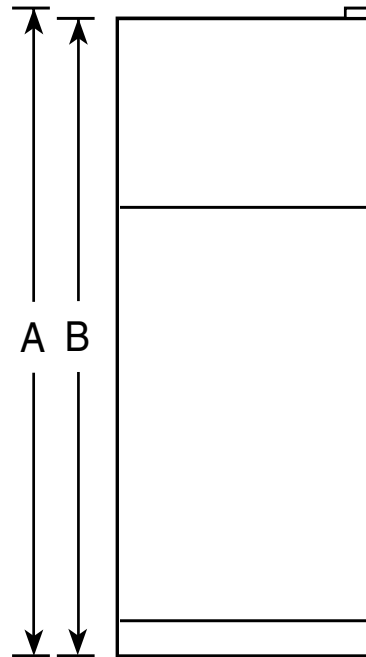

GTS17BBS

GE® 16.6 Cu. Ft. Top-Freezer Refrigerator

Dimensions and Installation Information

Overall Dimensions	Height to top of hinge (in.) A	64-3/4
	Height to top of case (in.) B	64-1/4*
	Case depth without door (in.) C	25-7/8
	Case depth less door handle (in.) D	29-1/8
	Case depth with door handle (in.) E	31
	Depth with fresh food door open 90° (in.) F	54-7/8
	Width (in.) G	28
	Width with door open 90° less door handle (in.) H	30-1/2
Air Clearances	Each side (in.)	3/4
	Top (in.)	1
	Back (in.)	1

*Height to mid-freezer (in.): 59-3/8

Front View

Top View

For answers to your Monogram®, GE Profile™ or GE® appliance questions, visit our website at ge.com or call GE Answer Center® service, 800.626.2000.

Dimension and installation information are shown in inches.

Specification Created 1/05

310476

GTS17BBS

GE® 16.6 Cu. Ft. Top-Freezer Refrigerator

Features and Benefits

- Upfront Temperature Controls - Are positioned up front, close at hand, for maximum convenience and ease of use
- Gallon Door Storage - Makes room for milk and any other gallon size containers
- Vegetable/Fruit Crispers - For easy storage of your fruits and vegetables
- Adjustable Wire Shelves - Minimizes usable storage space
- NeverClean™ Condenser - Condenser coils are encased, so they don't require cleaning in normal operating environments
- Deluxe Quiet Design - Significantly reduces operating noise
- Square Doors - Classic design that's compatible with any kitchen décor
- Model GTS17BBSWW - White on white
- Model GTS17BBSCC - Bisque on bisque
- Model GTS17BBSBB - Black on black