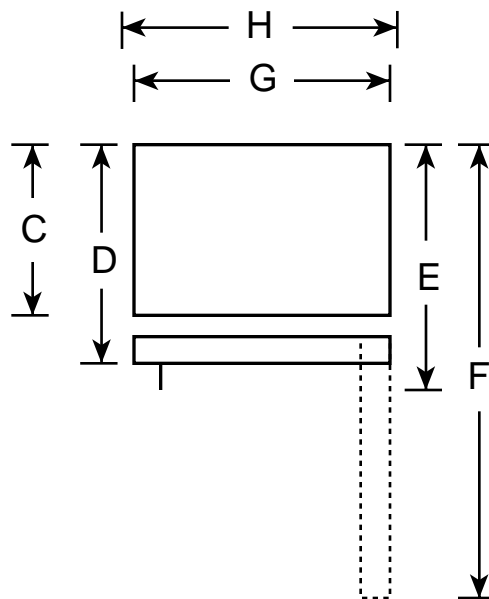

GE Appliances

GTS17BCR – GE® 17.2 Cu. Ft. Top-Freezer Refrigerator with Icemaker

Dimensions (in inches)

Front View

Top View

Overall Dimensions	Height to top of hinge (in.) A	67-3/8
	Height to top of case (in.) B	66-7/8
	Height to mid-freezer (in.) B	57
	Case depth without door (in.) C	26-3/4
	Case depth less door handle (in.) D	30
	Case depth with door handle (in.) E	31-7/8
	Depth with fresh food door open 90° (in.) F	55-3/4
	Width (in.) G	28
	Width with door open 90° with door handle (in.) H	30-1/2
Air Clearances	Each side (in.)	3/4
	Top (in.)	1
	Back (in.)	1

Note: All Top-Freezer No-Frost Right-Hand Refrigerator Doors: As you face the front of the refrigerator, the handle is on your left and the hinges are on your right.
All Top-Freezer No-Frost Left-Hand Refrigerator Doors: As you face the front of the refrigerator, the handle is on your right and the hinges are on your left.

GE Appliances

GTS17BCR – GE® 17.2 Cu. Ft. Top-Freezer Refrigerator with Icemaker

Features and Benefits

- Upfront Temperature Controls – Are positioned up front, close at hand, for maximum convenience and ease of use
- Adjustable Wire Shelves – Provide strong support and slide out with ease
- Vegetable/Fruit Crispers – Provide easy storage for fruits and vegetables
- Tall bottle door storage – Designed to hold upright bottles and containers
- NeverClean™ Condenser – Condenser coils are encased, so they don't require cleaning in normal operating environments
- Deluxe Quiet Design – Significantly reduces operating noise
- FrostGuard™ Technology – Reduces freezer burn, so foods retain their texture and flavor
- Square Doors – Classic design that's compatible with any kitchen décor
- Model GTS17BCRWW – White on white
- Model GTS17BCRCC – Bisque on bisque