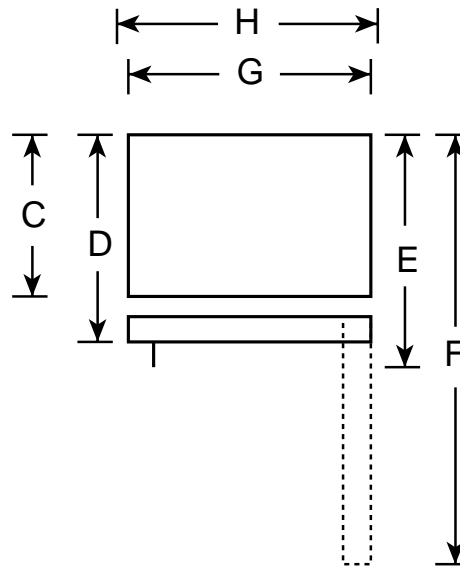

GE Appliances

GTS18IBM—GE 17.9 Cu. Ft. Top-Freezer Refrigerator

Dimensions (in inches)

Front View

Top View

Overall Dimensions	Height with hinge (in.) A	66-5/8
	Height without hinge (in.) B	66-1/8
	Depth without Doors (in.) C	27-1/2
	Depth with Doors (in.) D	30-1/4
	Depth plus Handle with Doors Closed (in.) E	32-1/8
	Depth with Doors open 90° (in.) F	58-1/8
	Width with Doors Closed (in.) G	29-1/2
	Width with Doors open 90° (in.) H	30
Air Clearances	Each side (in.)	1/8
	Top (in.)	1
	Back (in.)	1

For answers to your Monogram®, GE Profile™ or GE appliance questions, visit our website at WWW.GEAppliance.com or call GE Answer Center® service, 800.626.2000.

Total volume and shelf area are calculated by the Association of Home Appliance Manufacturers' standards.

Listed by Underwriters Laboratories

GE Appliances

GTS18IBM—GE 17.9 Cu. Ft. Top-Freezer Refrigerator

Features and Benefits

- 17.9 cu ft Capacity (Fresh Food 12.89 cu ft / Freezer 5.03 cu ft)
- Equipped for Optional Automatic Icemaker
- 2 Clear Fruit/Vegetable Crispers
- Snack Pan
- 3 Adjustable (2 Split, 1 Full-Width) Glass Fresh Food Cabinet Shelves
- 2 Full-Width Fixed Fresh Food Door Bins (1 with Gallon Storage)
- 1 Fresh Food Gallon Door Shelf
- Dairy Compartment with Butter Dish
- Utility Bin
- Spill Proof Freezer Floor
- 1 Adjustable Full-Width Wire Everwhite Freezer Compartment Shelf
- 2 Fixed Freezer Door Shelves
- 2 Ice 'N Easy Trays with Ice Tray Shelf
- Deluxe Quiet Design Quiet Package
- Color-Matched Door Handles
- Model GTS18IBMWW - White on white
- Model GTS18IBMCC - Bisque