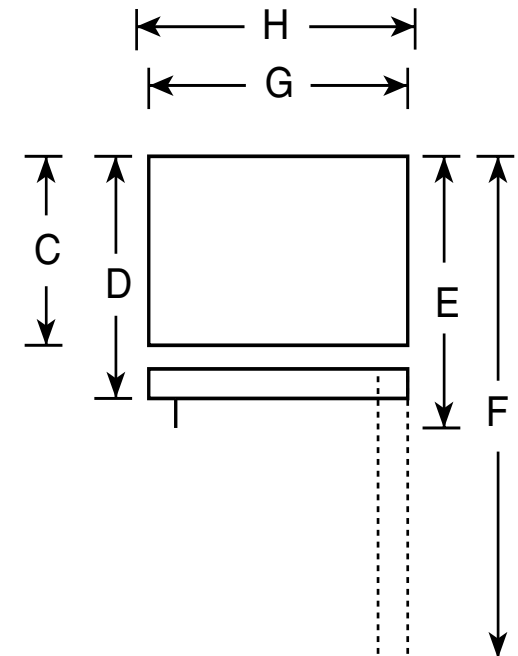

GTS21KCX

GE® 21.0 Cu. Ft. Top-Freezer Refrigerator

Dimensions and Installation Information (in inches)

Overall Dimensions	Height to top of hinge (in.) A	66-3/4
	Height to top of case (in.) B	66
	Case depth without door (in.) C†	27
	Case depth less door handle (in.) D†	30-1/2
	Case depth with door handle (in.) E†	31-3/4
	Depth with fresh food door open 90° (in.) F†	60-3/4
	Width (in.) G	32-3/4
	Width with door open 90° inc. door handle (in.) H	36-1/2
Air Clearances	Each side (in.)	1/8
	Top (in.)	1/2
	Back (in.)	1/2

*Height to mid-freezer (in.): 55

Note: All Top-Freezer No-Frost Right-Hand Refrigerator Doors:
As you face the front of the refrigerator, the handle is on your left and the hinges are on your right.

Note: Top-Freezer No-Frost Left-Hand Refrigerator Doors:
As you face the front of the refrigerator, the handle is on your right and the hinges are on your left.

For answers to your Monogram®, GE Profile™ or GE® appliance questions, visit our website at ge.com or call GE Answer Center® service, 800.626.2000.

Front View

Top View

imagination at work

Total volume and shelf area are calculated by the Association of Home Appliance Manufacturers' standards.