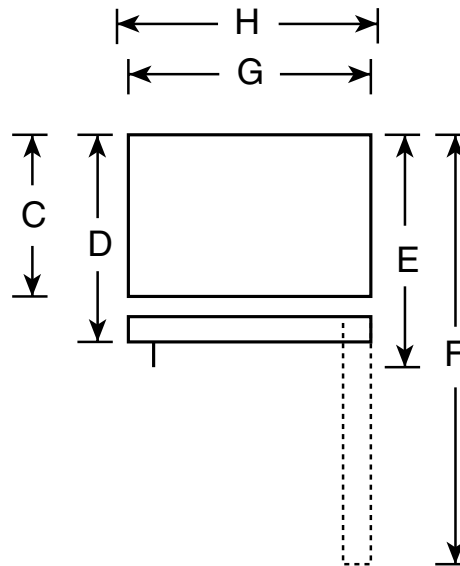

GE Appliances

GTS22KCM—GE 21.7 Cu. Ft. Top-Freezer Refrigerator with Icemaker

Dimensions (in inches)

Front View

Top View

| | | |
|--------------------|--|---------------|
| Overall Dimensions | Height with hinge (in.) A | 67-1/2 |
| | Height without hinge (in.) B | 66-7/8 |
| | Depth without Doors (in.) C | 27-5/8 |
| | Depth with Doors (in.) D | 31-5/8 |
| | Depth plus Handle with Doors Closed (in.) E | 33-5/8 |
| | Depth with Doors open 90° (in.) F | 63 |
| | Width with Doors Closed (in.) G | 32-7/8 |
| | Width with Doors open 90° (in.) H | 33 |
| Air Clearances | Each side (in.) | 1/8 |
| | Top (in.) | 1 |
| | Back (in.) | 1 |

For answers to your Monogram®, GE Profile™ or GE appliance questions, visit our website at WWW.GEAppliance.com or call GE Answer Center® service, 800.626.2000.

Total volume and shelf area are calculated by the Association of Home Appliance Manufacturers' standards.

Listed by Underwriters Laboratories

GE Appliances

GTS22KCM—GE 21.7 Cu. Ft. Top-Freezer Refrigerator with Icemaker

Features and Benefits

- 21.7 cu ft Capacity (Fresh Food 15.35 cu ft / Freezer 6.35 cu ft)
- Equipped with Factory-Installed Automatic Icemaker
- 2 Adjustable Humidity Fruit/Vegetable Crispers
- Pivot-Out Pans
- Snack Pan
- 4 Split, Spill-Proof, Adjustable Glass Fresh Food Cabinet Shelves
- 3 Adjustable, Modular Fresh Food Gallon Door Bins
- 1 Fixed Fresh Food Door Bins with Tall Bottle Storage
- Dairy Compartment with Butter Dish
- FrostGuard™
- Spill-Proof Freezer Floor
- Adjustable Full-Width Wire Everwhite Freezer Compartment Shelf
- Adjustable Modular Gallon Freezer Door Bin
- Split, Fixed Freezer Door Bin
- Tilt-Out Freezer Door Bin
- Ice Storage Bin
- Deluxe Quiet Design Quiet Package
- Color-Matched Door Handles
- Model GTS22KCMWW - White on white
- Model GTS22KCMBB - Black on black
- Model GTS22KCMMAA - Almond on almond
- Model GTS22KCMCC - Bisque