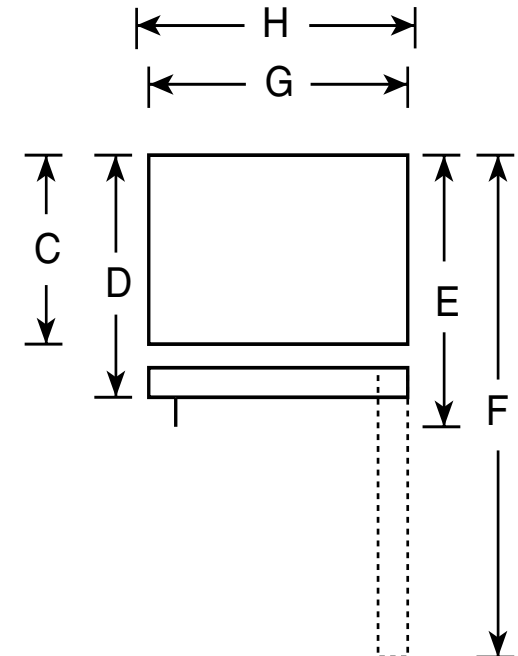

Top View

For answers to your Monogram,® GE Profile™ or GE® appliance questions, visit our website at ge.com or call GE Answer Center® service, 800.626.2000.

imagination at work

Listed by
Underwriters
Laboratories

Specification Revised 10/13

310331