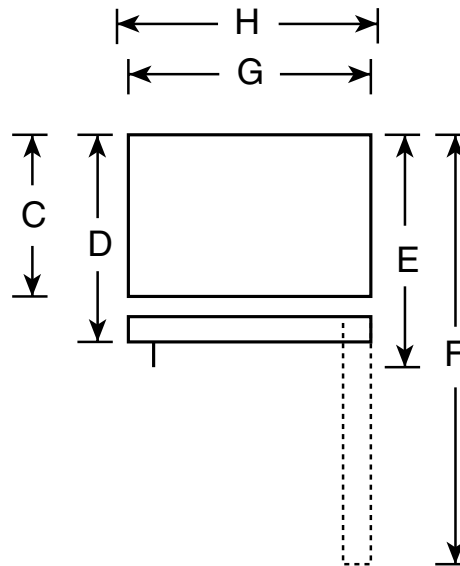

GE Appliances

GTS22UBM—GE 21.7 Cu. Ft. Top-Freezer Refrigerator

Dimensions (in inches)

Front View

Top View

Overall Dimensions	Height with hinge (in.) A	67-1/2
	Height without hinge (in.) B	66-7/8
	Depth without Doors (in.) C	27-5/8
	Depth with Doors (in.) D	31-5/8
	Depth plus Handle with Doors Closed (in.) E	33-5/8
	Depth with Doors open 90° (in.) F	63
	Width with Doors Closed (in.) G	32-7/8
	Width with Doors open 90° (in.) H	33
Air Clearances	Each side (in.)	1/8
	Top (in.)	1
	Back (in.)	1

For answers to your Monogram®, GE Profile™ or GE appliance questions, visit our website at WWW.GEAppliance.com or call GE Answer Center® service, 800.626.2000.

Total volume and shelf area are calculated by the Association of Home Appliance Manufacturers' standards.

Listed by Underwriters Laboratories

GE Appliances

GTS22UBM—GE 21.7 Cu. Ft. Top-Freezer Refrigerator

Features and Benefits

- 21.7 cu ft Capacity (Fresh Food 15.35 cu ft / Freezer 6.35 cu ft)
- Equipped for Optional Automatic Icemaker
- 2 Adjustable Humidity Fruit/Vegetable Crispers
- Snack Pan
- 4 Split, Spill-Proof, Adjustable Glass Fresh Food Cabinet Shelves
- 3 Modular Gallon Door Bins
- Fixed Fresh Food Door Bin with Tall Bottle Storage
- Utility Bin
- Dairy Compartment with Butter Dish
- FrostGuard™
- Spill-Proof Freezer Floor
- Adjustable Full-Width Wire Everwhite Freezer Compartment Shelf
- Adjustable Modular Gallon Freezer Door Bin
- Split, Fixed Freezer Door Bin
- Tilt-Out Freezer Door Bin
- 2 Ice 'N Easy Trays with Ice Tray Shelf
- Color-Matched Door Handles
- Deluxe Quiet Design Quiet Package
- Model GTS22UBMWW - White on white
- Model GTS22UBMBB - Black on black
- Model GTS22UBMCC - Bisque