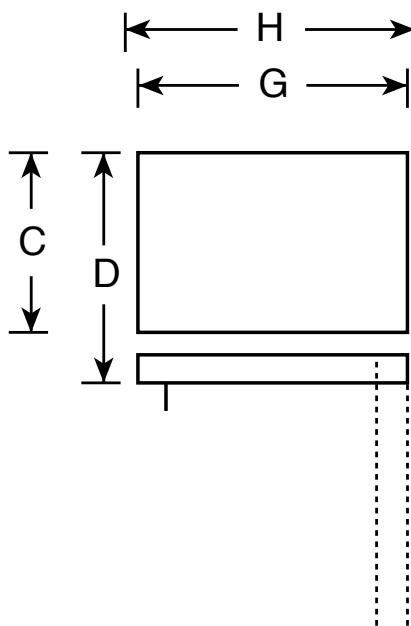

GE Appliances

GTS22WST – GE 21.7 Cu. Ft. Stainless Top-Freezer Refrigerator with Icemaker

Dimensions (in inches)

Front View

Top View

Overall Dimensions	Height to top of hinge (in.) A	67-1/2
	Height to top of case (in.) B	66-7/8
	Height to mid-freezer (in.)	54-1/2
	Case depth without door (in.) C	27-5/8
	Case depth less door handle (in.) D	31-5/8
	Case depth with door handle (in.) E	33-5/8
	Depth with fresh food door open 90° (in.) F	63
	Width (in.) G	32-7/8
Air Clearances	Width with door open 90° inc door handle (in.) H	35
	Each side (in.)	1/8
	Top (in.)	1
	Back (in.)	1

Note: All Top-Freezer No-Frost Right-Hand Refrigerator Doors: As you face the front of the refrigerator, the handle is on your left and the hinges are on your right.
All Top-Freezer No-Frost Left-Hand Refrigerator Doors: As you face the front of the refrigerator, the handle is on your right and the hinges are on your left.

Specification Created 10/05

310303

GE Appliances

GTS22WST – GE 21.7 Cu. Ft. Top-Freezer Refrigerator with Icemaker

Features and Benefits

- Stainless Steel – Convey a look of utmost polish and sophistication.
- Slide-out, spillproof glass shelves – Shelves slide out, and spills stay put.
- Illuminated upfront slimline temperature controls – Offer maximum style and convenience.
- Factory-installed automatic icemaker
- Adjustable humidity vegetable/fruit crisper – Provides the ideal storage environment for fruits and vegetables.
- Spillproof freezer floor – Seamless design offers easy cleanup.
- Adjustable gallon door bins – Makes room for milk and other gallon-size containers.
- Pivot-out pan removal system – Makes it easy to remove and clean crispers.
- Model GTS22WSTSS – Stainless Steel