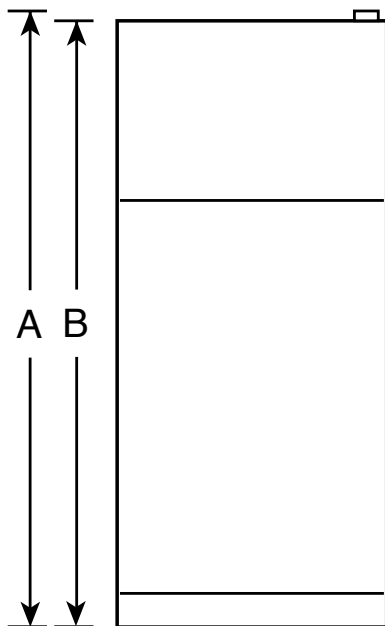

GE Appliances

GTS22WST – GE 21.7 Cu. Ft. Stainless Top-Freezer Refrigerator with Icemaker

Dimensions (in inches)

Front View

Top View

Overall Dimensions	Height to top of hinge (in.) A	67-1/2
	Height to top of case (in.) B	66-7/8
	Height to mid-freezer (in.)	54-1/2
	Case depth without door (in.) C	27-5/8
	Case depth less door handle (in.) D	31-5/8
	Case depth with door handle (in.) E	33-5/8
	Depth with fresh food door open 90° (in.) F	63
	Width (in.) G	32-7/8
Air Clearances	Width with door open 90° inc door handle (in.) H	35
	Each side (in.)	1/8
	Top (in.)	1
	Back (in.)	1

Note: All Top-Freezer No-Frost Right-Hand Refrigerator Doors: As you face the front of the refrigerator, the handle is on your left and the hinges are on your right.
All Top-Freezer No-Frost Left-Hand Refrigerator Doors: As you face the front of the refrigerator, the handle is on your right and the hinges are on your left.