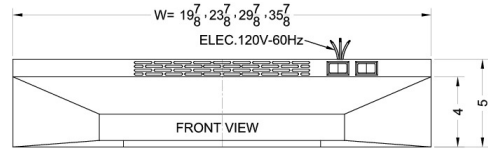

H1724W

5" x 24" x 18" (H x W x D)

24 inch wide ductless range hood in white finish

Highlights:

24" wide range hood to match slim apartment sized ranges

Designed for ductless (recirculating) operation

White finish and contemporary styling

Product Features:

| | |
|--------------------------|--|
| 24 inch width | Designed to match 24 inch ranges; also available in 20, 30, and 36 inch widths |
| Ductless range hood | Use for recirculating operation |
| White finish | Stainless steel and black range hoods also available in this size and series |
| Two-speed fan | Variable speed for more ventilation options |
| Aluminum-charcoal filter | Provides thorough filtering to reduce odors |
| Light | Switchable light offers more convenience in your kitchen |
| Made in the USA | Solidly constructed for years of use |
| More sizes available | Additional sizes can be specially ordered (minimums apply) |

H1724W Specifications:

| Overview | |
|------------------------|------------------|
| Height of Cabinet | 5.0" (13 cm) |
| Width | 24.0" (61 cm) |
| Depth | 18.0" (46 cm) |
| Cabinet | White |
| Weight | 15.0 lbs. (7 kg) |
| Parts & Labor Warranty | 1 Year |
| UPC | 761101000343 |

| MODEL NO. | WIDTH |
|-----------|---------|
| H1720 | 19 7/8" |
| H1724 | 23 7/8" |
| H1730 | 29 7/8" |
| H1736 | 35 7/8" |