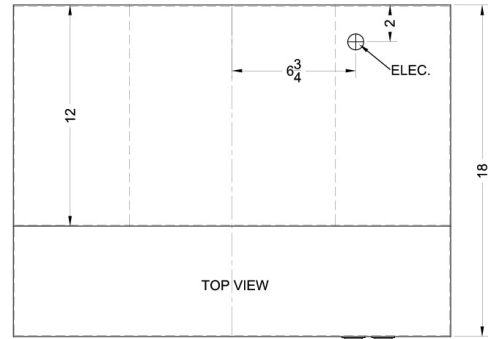

H1724W

5" x 24" x 18" (H x W x D)

24 inch wide ductless range hood in white finish

Highlights:

24" wide range hood to match slim apartment sized ranges

Designed for ductless (recirculating) operation

White finish and contemporary styling

H1724W Specifications:

| Overview | |
|------------------------|------------------|
| Height of Cabinet | 5.0" (13 cm) |
| Width | 24.0" (61 cm) |
| Depth | 18.0" (46 cm) |
| Cabinet | White |
| Weight | 15.0 lbs. (7 kg) |
| Parts & Labor Warranty | 1 Year |
| UPC | 761101000343 |

| MODEL NO. | WIDTH |
|-----------|---------|
| H1720 | 19 7/8" |
| H1724 | 23 7/8" |
| H1730 | 29 7/8" |
| H1736 | 35 7/8" |