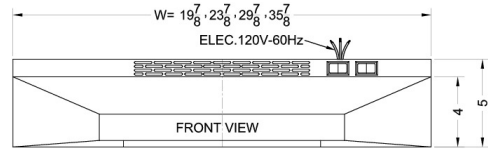

### Product Features:

Ductless range hood	Use for recirculating operation
30 inch width	Designed to match 30 inch ranges; also available in 20, 24, and 36 inch widths
Black finish	Stainless steel and white range hoods also available in this size and series
Aluminum-charcoal filter	Provides thorough filtering to reduce odors
Light	Switchable light offers more convenience in your kitchen
Two-speed fan	Variable speed for more ventilation options
Made in the USA	Solidly constructed for years of use
More sizes available	Additional sizes can be specially ordered (minimums apply)

## H1730B Specifications:

Overview	
Height of Cabinet	5.0" (13 cm)
Width	30.0" (76 cm)
Depth	18.0" (46 cm)
Cabinet	Black
Weight	15.0 lbs. (7 kg)
Parts & Labor Warranty	1 Year
UPC	761101000404

MODEL NO.	WIDTH
H1720	19 7/8"
H1724	23 7/8"
H1730	29 7/8"
H1736	35 7/8"