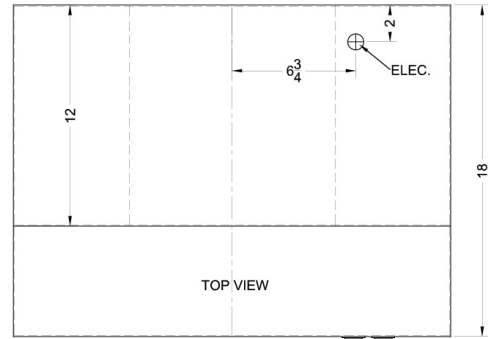

# H1730B

5" x 30" x 18" (H x W x D)

30 inch wide ductless range hood in black finish

## H1730B Specifications:

Overview	
Height of Cabinet	5.0" (13 cm)
Width	30.0" (76 cm)
Depth	18.0" (46 cm)
Cabinet	Black
Weight	15.0 lbs. (7 kg)
Parts & Labor Warranty	1 Year
UPC	761101000404

MODEL NO.	WIDTH
H1720	19 7/8"
H1724	23 7/8"
H1730	29 7/8"
H1736	35 7/8"