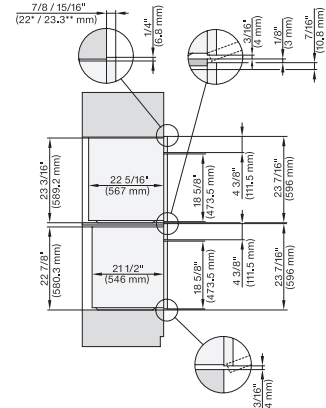

side view 30 inch Proud 650S, installation drawing, NA

7/8" – 22\* mm – Glas, 15/16" – 23.3\*\* mm – Edelstahl

installation 30 inch Proud 650S, installation drawing, NA

A – Cut-out (1 9/16" x 19 11/16" / 40 mm x 500 mm) in the bottom of the cabinet for power cord and ventilation, – Electrical and water supplies are recommended to be placed in adjacent cabinetry., Additional cabinet depth is required when placing the electrical and water supplies behind the appliance., E = Electric connection

7/8" – 22\* mm – Glas, 15/16" – 23.3\*\* mm – Edelstahl

## H 7263 BP 24" oven with clear text display, connectivity, and Self Clean.

H 6560 B + EBA 6808, H 6x60 BP + EBA 6808, H 6x00 BM, H 7xxx, EBA 78x8, Installation drawing, Flush inset, NA

A – Cut-out (4" x 28" / 100 mm x 720 mm) in the bottom of the cabinet for power cord and ventilation, – Electrical and water supplies are recommended to be placed in adjacent cabinetry, Additional cabinet depth is required when placing the electrical and water supplies behind the appliance, E = Electric connection

DGCxxx-1+EBAx8x8, H6560B+EBA6808, HxxxBP+EBAx8x8, Combi, Installation Drawing, Proud, Flush inset, NA

7/8" – 22\* mm – Glas, 15/16" – 23.3\*\* mm – Edelstahl

DGC6x6x(AM)+EBA6808, H6560B+EBA6808, H6x60BP+EBA6808, (DGC786x, H7x6xBP)+EBA7868, Combi, Installation drawing, Proud, NA