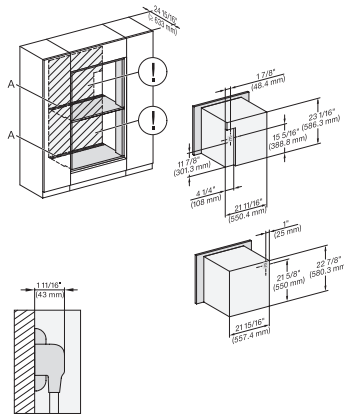

H 6560 B + EBA 6808, H 6x60 BP + EBA6808, H6x00BM + EBA6808, NA7000 Installation Combi, Installation drawing, Proud, NA

A – Cut-out (4" x 28" / 100 mm x 720 mm) in the bottom of the cabinet for power cord and ventilation, – Electrical and water supplies are recommended to be placed in adjacent cabinetry, Additional cabinet depth is required when placing the electrical and water supplies behind the appliance, E = Electric connection

installation Proud 650S, installation drawing, NA

H 7263 BP  
24" oven  
with clear text display, connectivity, and Self Clean.

DGC7x4x(+EBA7848), H7x6xBP(+EBA7848), Installation, 30 Zoll, Flush inset, combi, XL, 650S

A – Cut-out (4" x 28" / 100 mm x 720 mm) in the bottom of the cabinet for power cord and ventilation, – Electrical and water supplies are recommended to be placed in adjacent cabinetry, Additional cabinet depth is required when placing the electrical and water supplies behind the appliance., E = Electric connection

DGC786x+EBA7868, H7x6xBP(+EBA7848), Installation, 30 Zoll, Flush inset, combi, XXL, 650S

A – Cut-out (4" x 28" / 100 mm x 720 mm) in the bottom of the cabinet for power cord and ventilation, – Electrical and water supplies are recommended to be placed in adjacent cabinetry, Additional cabinet depth is required when placing the electrical and water supplies behind the appliance., E = Electric connection