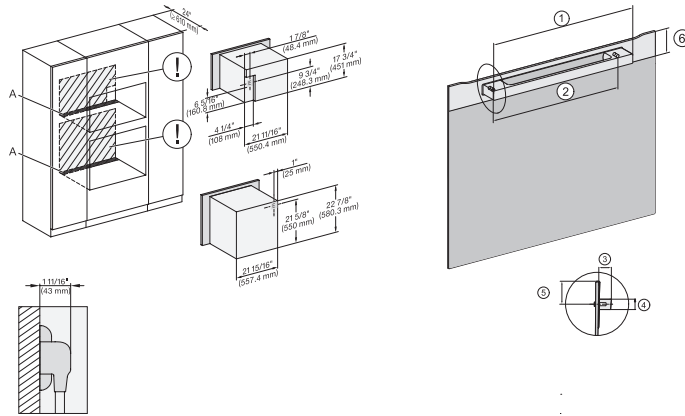

DGC786x+EBA7868, H7x6xBP(+EBA7848), Installation, 30 Zoll, Flush inset, combi, XXL, 650S

A – Cut-out (4" x 28" / 100 mm x 720 mm) in the bottom of the cabinet for power cord and ventilation, – Electrical and water supplies are recommended to be placed in adjacent cabinetry, Additional cabinet depth is required when placing the electrical and water supplies behind the appliance., E = Electric connection

side view, Proud, combi, 650S, ESW

7/8" – 22\* mm – Glass, 15/16" – 23.3\*\* mm – Stainless steel

Installation Proud, combi, DGC XXL, 650S

DGC: Minimum installation height 36" – 914 mm from floor to the device installation surface

Installation Proud, combi, 650S, 450S

DGC: Minimum installation height 36" – 914 mm from floor to the device installation surface

Installation Proud, combi, 650S ESW

## H 7263 BP

24" oven

with clear text display, connectivity, and Self Clean.

DGC7x4x(+EBA7848), H7x6x(+EBA7848), Installation, 30 Zoll, Proud, combi, XL, 650S

A – Cut-out (4" x 28" / 100 mm x 720 mm) in the bottom of the cabinet for power cord and ventilation, – Electrical and water supplies are recommended to be placed in adjacent cabinetry, Additional cabinet depth is required when placing the electrical and water supplies behind the appliance., E = Electric connection