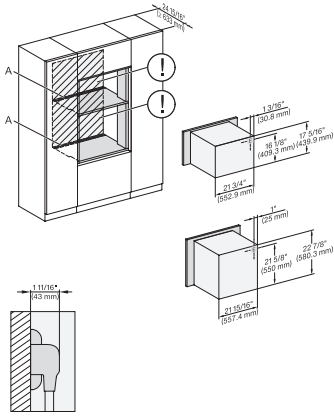

A – Cut-out (1 9/16" x 19 11/16" / 40 mm x 500 mm) in the bottom of the cabinet for power cord and ventilation, – Electrical and water supplies are recommended to be placed in adjacent cabinetry., Additional cabinet depth is required when placing the electrical and water supplies behind the appliance., E = Electric connection

side view 30 inch Proud 650S, installation drawing, NA

7/8" – 22\* mm – Glas, 15/16" – 23.3\*\* mm – Edelstahl

installation 30 inch Proud 650S, installation drawing, NA

A – Cut-out (1 9/16" x 19 11/16" / 40 mm x 500 mm) in the bottom of the cabinet for power cord and ventilation, – Electrical and water supplies are recommended to be placed in adjacent cabinetry., Additional cabinet depth is required when placing the electrical and water supplies behind the appliance., E = Electric connection

DGC6x00-1+EBA 6808, H 6560B+EBA 6808, H 6x60 BP+EBA6808, DGC7xxx, H7xxx, EBA78x8 Combi, Install. drawl., Flush inset, NA

7/8" – 22\* mm – Glas, 15/16" – 23.3\*\* mm – Edelstahl

H 6560 B + EBA 6808, H 6x60 BP + EBA 6808, H 6x00 BM + EBA 6808, H7xxx, EBA 78x8 Combi, Install drawing, Flush inset, NA

## H 7263 BP 24" oven with clear text display, connectivity, and Self Clean.

H 6560 B + EBA 6808, H 6x60 BP + EBA 6808, H 6x00 BM, H 7xxx, EBA 78x8, Installation drawing, Flush inset, NA

A – Cut-out (4" x 28" / 100 mm x 720 mm) in the bottom of the cabinet for power cord and ventilation, – Electrical and water supplies are recommended to be placed in adjacent cabinetry, Additional cabinet depth is required when placing the electrical and water supplies behind the appliance, E = Electric connection