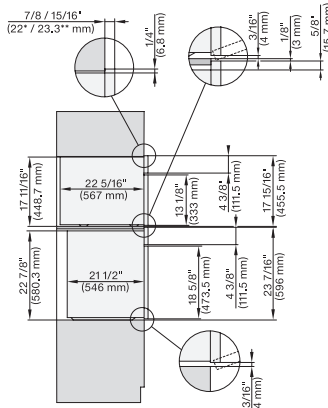

DGCxxx-1+EBAx8x8, H6560B+EBA6808, HxxxBP+EBAx8x8, Combi, Installation Drawing, Proud, Flush inset, NA

7/8" – 22* mm – Glas, 15/16" – 23.3** mm – Edelstahl