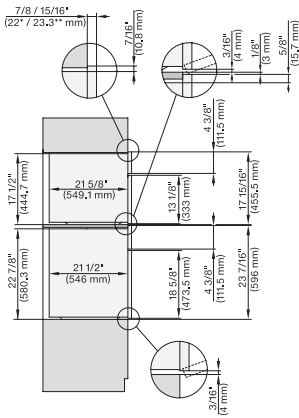

H 6560 B + EBA 6808, H 6x60 BP + EBA 6808, H 6x00 BM + EBA 6808, H 7xxx+EBA7x7x, Combi, Installation drawing, Proud, NA

7/8" – 22* mm – Glas, 15/16" – 23.3** mm – Edelstahl