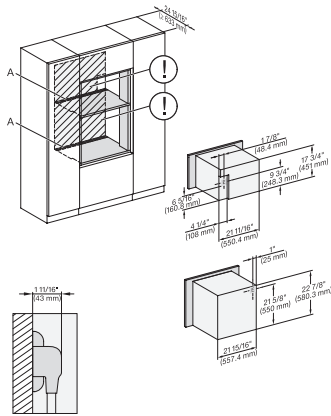

H 7263 BP
24" oven
with clear text display, connectivity, and Self Clean.

DGC7x4x(+EBA7848), H7x6xBP(+EBA7848), Installation, 30 Zoll, Flush inset, combi, XL, 650S

A – Cut-out (4" x 28" / 100 mm x 720 mm) in the bottom of the cabinet for power cord and ventilation, – Electrical and water supplies are recommended to be placed in adjacent cabinetry, Additional cabinet depth is required when placing the electrical and water supplies behind the appliance., E = Electric connection