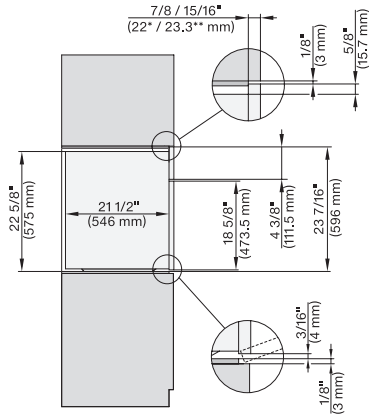

H 7263 BP
24" oven
with clear text display, connectivity, and Self Clean.

side view, 30 inch Flush inset 650S, installation drawing, NA

7/8" – 22* mm – Glas, 15/16" – 23.3** mm – Edelstahl