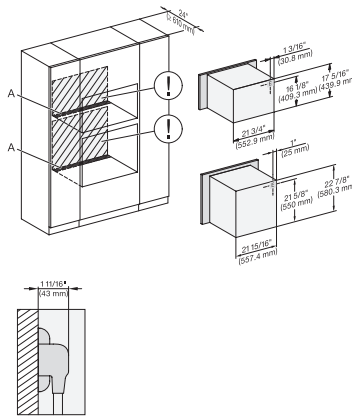

H 6560 B + EBA 6808, H 6x60 BP + EBA6808, H6x00BM + EBA6808, NA7000 Installation Combi, Installation drawing, Proud, NA

A – Cut-out (4" x 28" / 100 mm x 720 mm) in the bottom of the cabinet for power cord and ventilation, – Electrical and water supplies are recommended to be placed in adjacent cabinetry, Additional cabinet depth is required when placing the electrical and water supplies behind the appliance, E = Electric connection