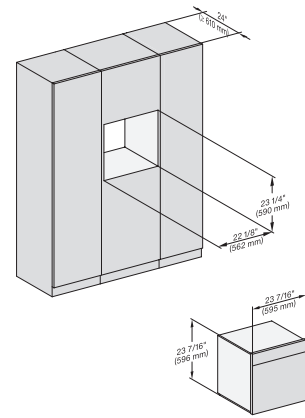

7/8" – 22\* mm – Glas, 15/16" – 23.3\*\* mm – Edelstahl

H 6560 B + EBA 6808, H 6x60 BP + EBA 6808, H 6x00 BM + EBA 6808, H 7xxx+EBA7x7x, Combi, Installation drawing, Proud, NA

7/8" – 22\* mm – Glas, 15/16" – 23.3\*\* mm – Edelstahl

H 6560 B + EBA 6808, H 6x60 BP + EBA6808, H6x00BM + EBA6808, NA7000 Installation Combi, Installation drawing, Proud, NA

A – Cut-out (4" x 28" / 100 mm x 720 mm) in the bottom of the cabinet for power cord and ventilation, – Electrical and water supplies are recommended to be placed in adjacent cabinetry, Additional cabinet depth is required when placing the electrical and water supplies behind the appliance, E = Electric connection