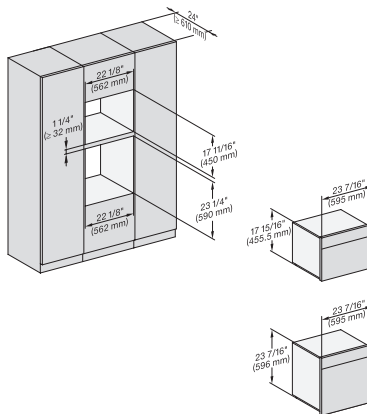

A – Cut-out (4" x 28" / 100 mm x 720 mm) in the bottom of the cabinet for power cord and ventilation, – Electrical and water supplies are recommended to be placed in adjacent cabinetry, Additional cabinet depth is required when placing the electrical and water supplies behind the appliance., E = Electric connection

DGC786x+EBA7868, H7x6xBP(+EBA7848), Installation, 30 Zoll, Flush inset, combi, XXL, 650S

A – Cut-out (4" x 28" / 100 mm x 720 mm) in the bottom of the cabinet for power cord and ventilation, – Electrical and water supplies are recommended to be placed in adjacent cabinetry, Additional cabinet depth is required when placing the electrical and water supplies behind the appliance., E = Electric connection

side view, Proud, combi, 650S, ESW

7/8" – 22\* mm – Glass, 15/16" – 23.3\*\* mm – Stainless steel

Installation Proud, combi, DGC XXL, 650S

DGC: Minimum installation height 36" – 914 mm from floor to the device installation surface