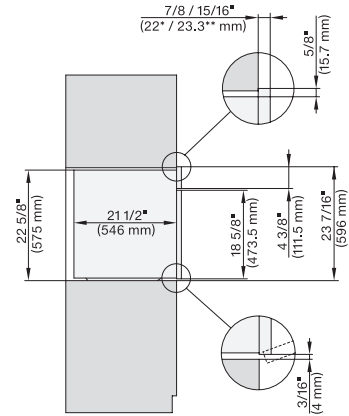

side view 30 inch Proud 650S, installation drawing, NA