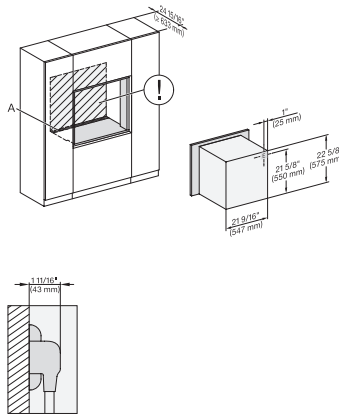

installation 30 inch Flush inset 650S, installation drawing, NA

A – Cut-out (1 9/16" x 19 11/16" / 40 mm x 500 mm) in the bottom of the cabinet for power cord and ventilation, – Electrical and water supplies are recommended to be placed in adjacent cabinetry., Additional cabinet depth is required when placing the electrical and water supplies behind the appliance., E = Electric connection