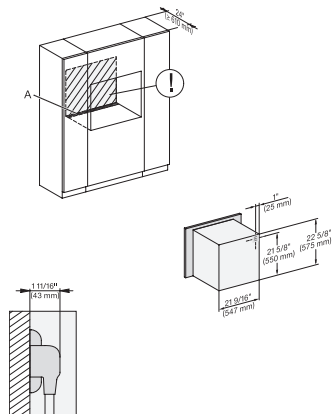

installation 30 inch Proud 650S, installation drawing, NA

A – Cut-out (1 9/16" x 19 11/16" / 40 mm x 500 mm) in the bottom of the cabinet for power cord and ventilation, – Electrical and water supplies are recommended to be placed in adjacent cabinetry., Additional cabinet depth is required when placing the electrical and water supplies behind the appliance., E = Electric connection