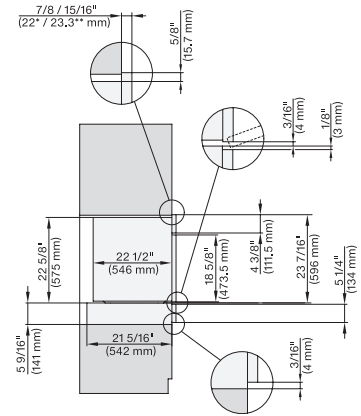

H 6560 B + EBA 6808, H 6x60 BP + EBA6808, H6x00BM + EBA6808, NA7000 Installation Combi, Installation drawing, Proud, NA

A – Cut-out (4" x 28" / 100 mm x 720 mm) in the bottom of the cabinet for power cord and ventilation, – Electrical and water supplies are recommended to be placed in adjacent cabinetry, Additional cabinet depth is required when placing the electrical and water supplies behind the appliance, E = Electric connection

installation Proud 650S, installation drawing, NA

H 7263 BP  
24" oven  
with clear text display, connectivity, and Self Clean.

DGC7x4x(+EBA7848), H7x6xBP(+EBA7848), Installation, 30 Zoll, Flush inset, combi, XL, 650S

A – Cut-out (4" x 28" / 100 mm x 720 mm) in the bottom of the cabinet for power cord and ventilation, – Electrical and water supplies are recommended to be placed in adjacent cabinetry, Additional cabinet depth is required when placing the electrical and water supplies behind the appliance., E = Electric connection

DGC786x+EBA7868, H7x6xBP(+EBA7848), Installation, 30 Zoll, Flush inset, combi, XXL, 650S

A – Cut-out (4" x 28" / 100 mm x 720 mm) in the bottom of the cabinet for power cord and ventilation, – Electrical and water supplies are recommended to be placed in adjacent cabinetry, Additional cabinet depth is required when placing the electrical and water supplies behind the appliance., E = Electric connection