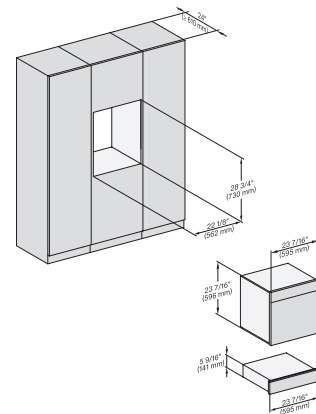

Installation Proud, combi, 650S ESW