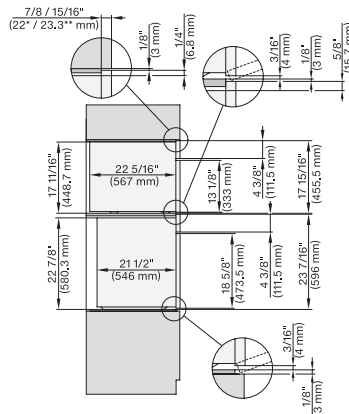

DGC6x00-1+EBA 6808, H 6560B+EBA 6808, H 6x60 BP+EBA6808, DGC7xxx, H7xxx, EBA78x8 Combi, Install. drawl., Flush inset, NA

7/8" – 22* mm – Glas, 15/16" – 23.3** mm – Edelstahl