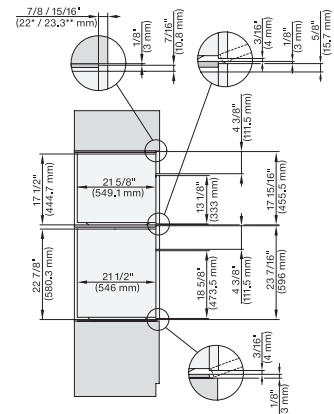

H 6560 B + EBA 6808, H 6x60 BP + EBA 6808, H 6x00 BM + EBA 6808, H7xxx, EBA 78x8 Combi, Install drawing, Flush inset, NA

7/8" – 22* mm – Glas, 15/16" – 23.3** mm – Edelstahl