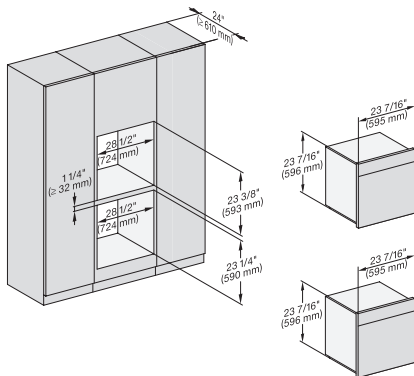

Installation Proud, combi, DGC XXL, 650S

DGC: Minimum installation height 36" – 914 mm from floor to the device installation surface