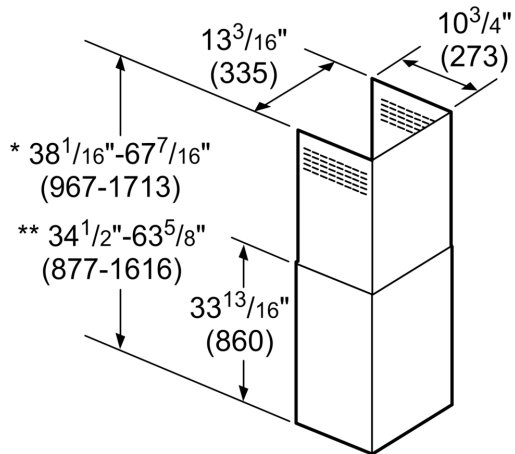

**Chimney extension, Black Stainless Steel  
HCPEXT4UC**

**Wall Mounted Pyramid Chimney Hood  
Duct Extension Accessory Kit - for 9' to  
11.5' Ceilings**

Product group: ..... Accessory  
Brand: ..... Bosch  
Product name / series name:  
SKU: ..... HCPEXT4UC  
Internal article number: ..... 00000000011027234  
EAN code: ..... 4242005089604  
Product Packaging Dimensions (HxWxD): ..... 13 5/16" x 41 3/4" x 16 15/16"  
Net Weight: ..... 19.000 lbs  
Gross Weight: ..... 25.000 lbs  
Quantity per packing unit:  
Standard number of units per pallet:  
UPC code: ..... 825225954538

**Chimney extension, Black Stainless  
Steel  
HCPEXT4UC**

---

- \* Recirculating installation
- \*\* Ducted installation

measurements in inches (mm)