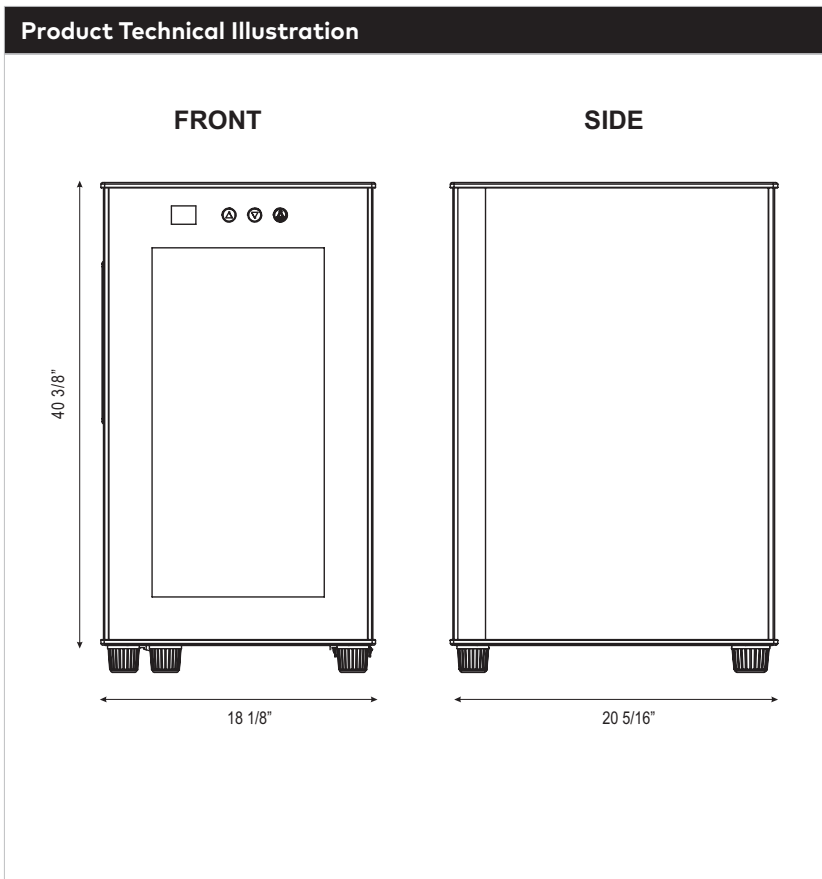

### Unit Specifications

Width	18 1/8"
Depth	20 5/16"
Height	40 3/8"
Weight	66.2 lbs.
UPC	688057382685

### Available Finishes

HEWFT36BXB

Cutout Dimensions		in.
Height		42"
Depth		22 7/8"
Width		20 5/16"
Overall Packaging Details		
Packaging		lb./in.
Gross Weight		78.1 lbs.
Dimensions	<b>W</b> <b>D</b> <b>H</b>	18 1/8" 20 5/16" 40 3/8"
Power Requirements		
Electrical Rating		115V, 60Hz