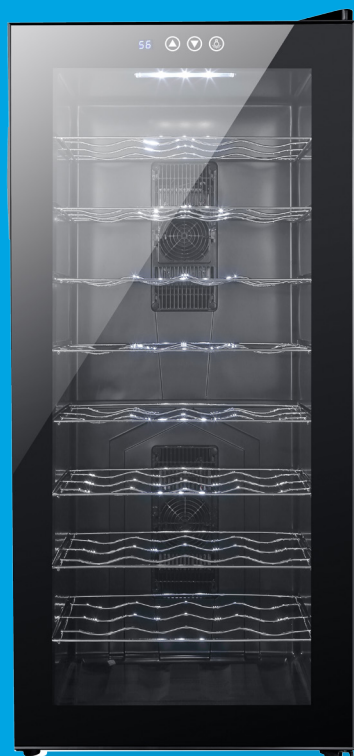

## 36 Bottle Wine Cellar

HEWFT36BXB

Available

### Unit Specifications

Width	18 1/8"
Depth	20 5/16"
Height	40 3/8"
Weight	66.2 lbs.
UPC	688057382685

### More Easy-To-Use Features

- 36 Bottle Capacity
- Glass Door with Touch Screen Control and LED Display
- Temperature Range of 50-66 Degrees
- Quiet and Vibration-Free Thermal Electric Cooling
- Soft Interior Lighting

#### LED Electronic Control Display

Electronic temperature controls allow for precise temperature settings in one-degree increments