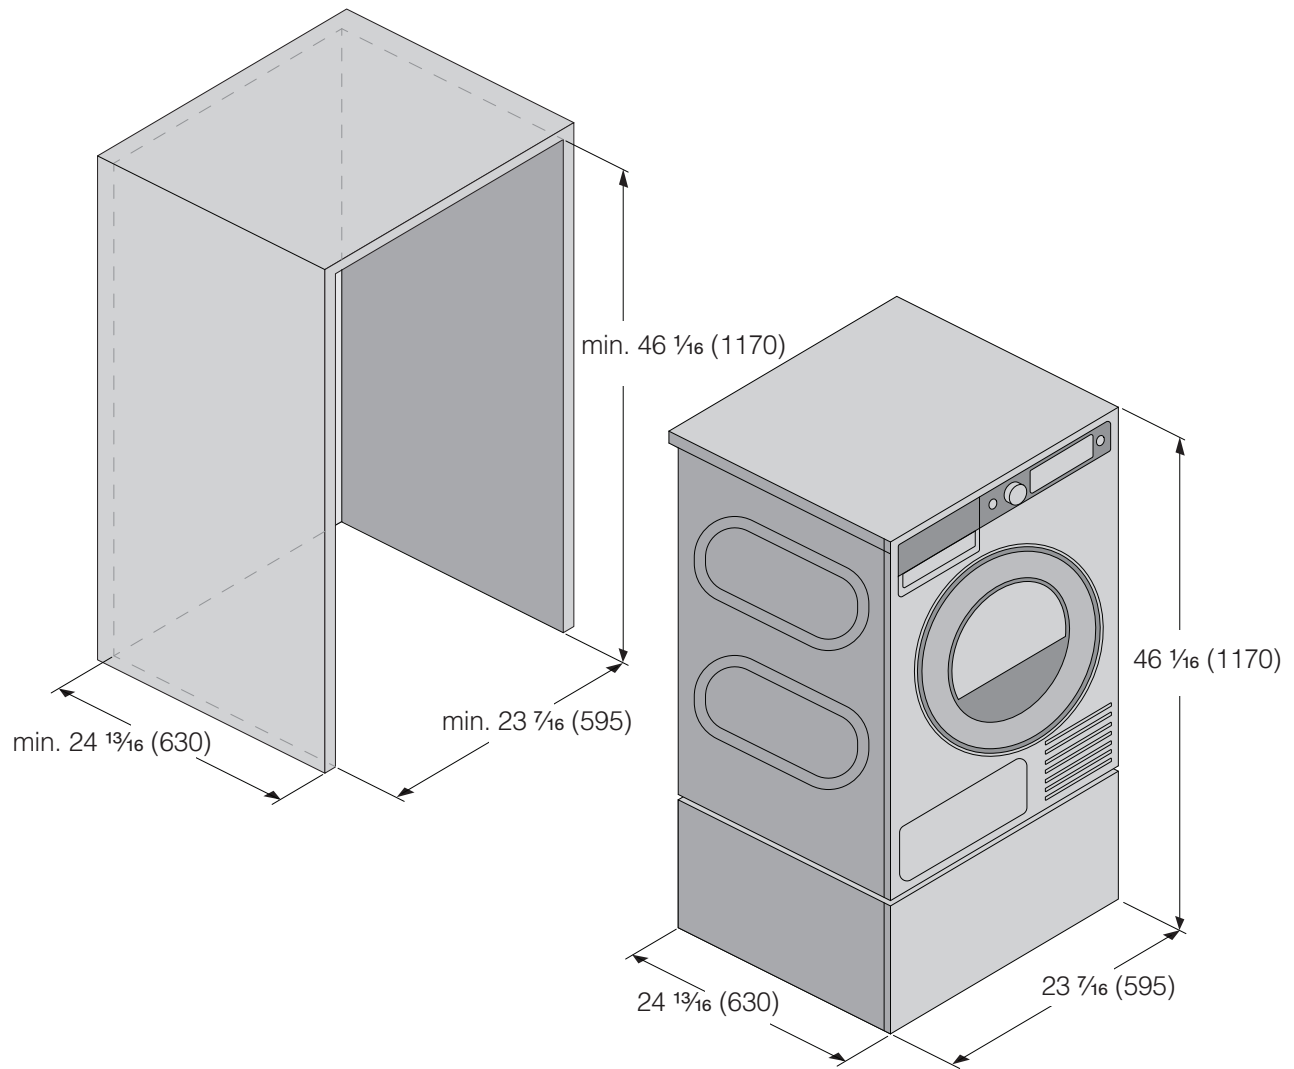

**ASKO Laundry Care System: a seamless, modular system**

The ASKO laundry line is a highly modular system that enables you to build your ideal laundry setup to suit your space and needs. This small folder contains examples of different combinations of washing machines, tumble dryers, Hidden Helpers™ and drying cabinets, together with measurements for built in installation.