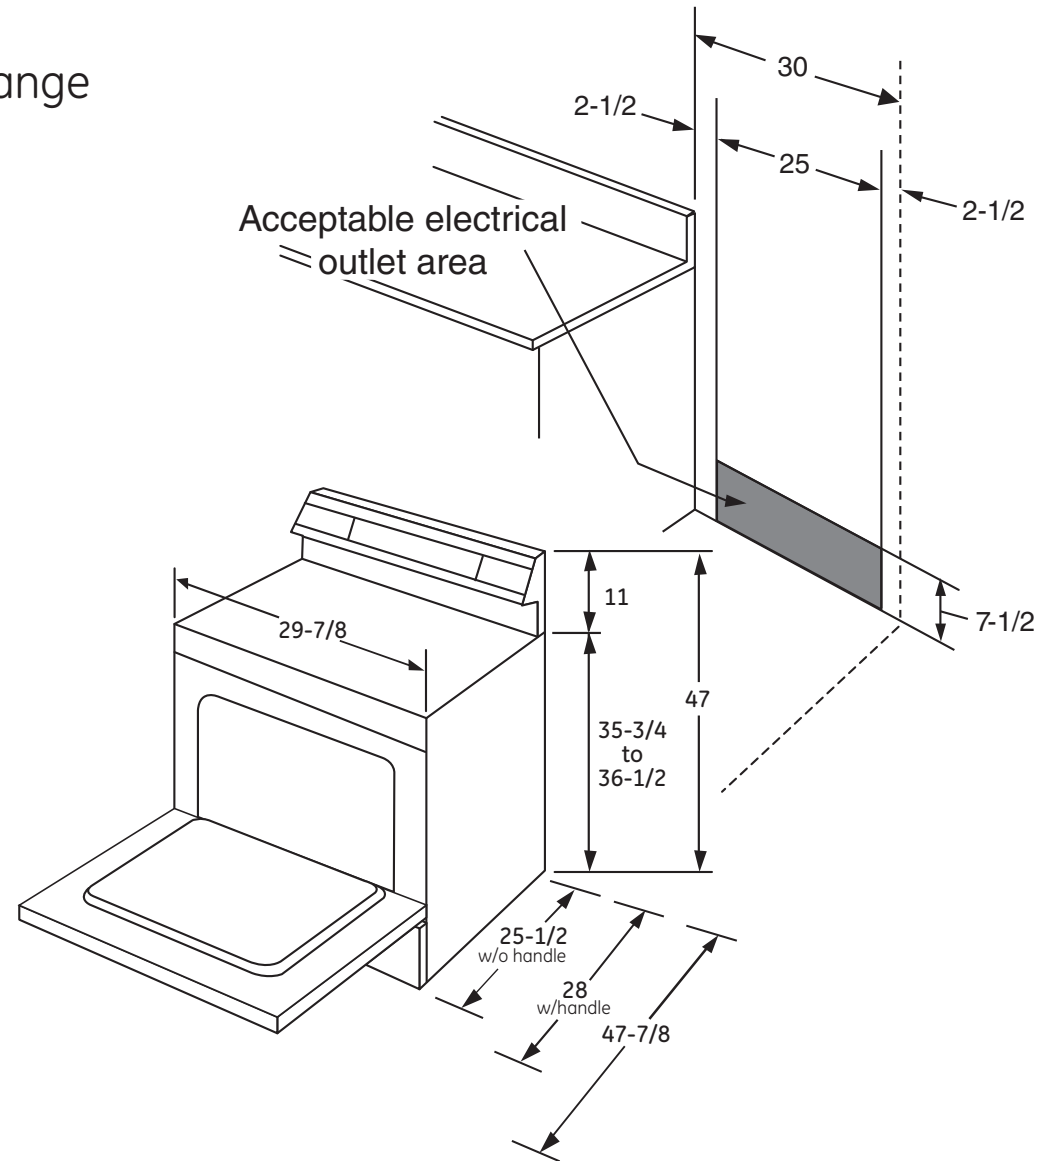

JB750DF

GE® 30" Free-Standing Electric Convection Range

Dimensions and Installation Information (in inches)

Receptacle Locations

Locally approved flexible service cord or conduit must be used because terminals are not accessible after range installation. See shaded area in drawing for location of electrical outlet box. Recommended outlet locations allow range to be installed directly against wall.

Note: This appliance has been approved for 0" spacing to adjacent surfaces above the cooktop. However, a 6" minimum spacing to surfaces less than 15" above the cooktop and adjacent cabinet is recommended to reduce exposure to steam, grease splatter and heat.

Installation Information: Before installing, consult installation instructions for current dimensional data and additional requirements.

KW Rating	
240V	12.8
208V	9.6
Breaker Size	
240V	40 Amps†
208V	40 Amps†

†**Note:** Check local codes for required breaker size.

For answers to your Monogram® or GE® appliance questions, visit our website at geappliances.com or call GE Answer Center® service, 800.626.2000.

Listed by Underwriters Laboratories

Specification Revised 11/14