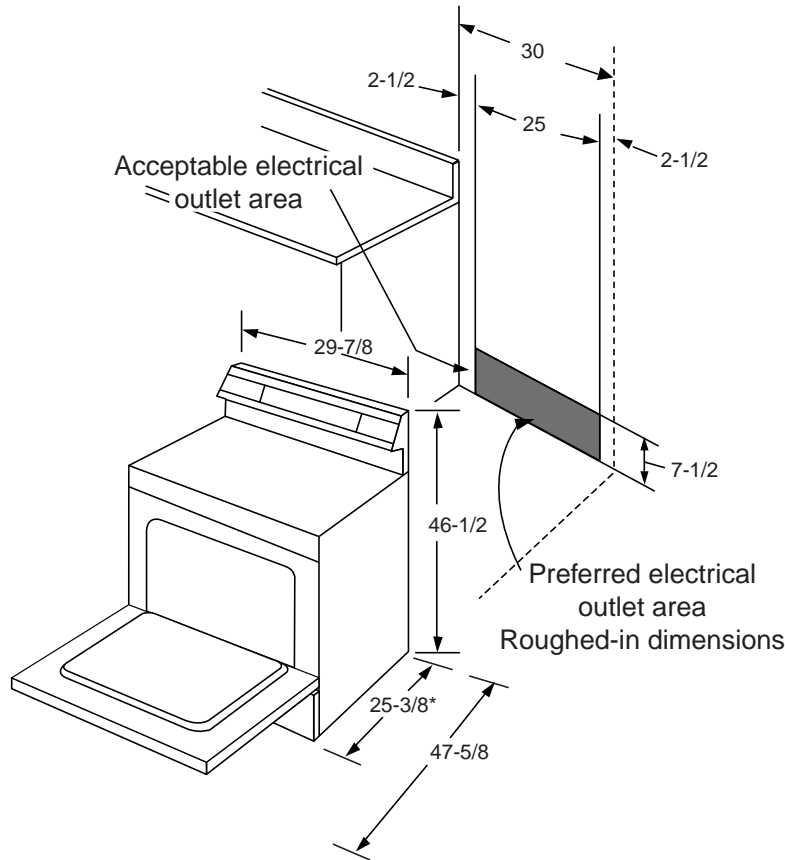

### Dimensions and Installation Information (in inches)

\*Dimension from wall to front of closed door handle is 27-3/8".

KW Rating	
240V	11.5
208V	8.6
Breaker Size	
40 Amps <sup>1</sup>	

**Note:** Check local codes for required breaker size.

#### Receptacle Locations

Locally approved flexible service cord or conduit must be used because terminals are not accessible after range installation. See shaded area in drawing for location of electrical outlet box. Recommended outlet locations allow range to be installed directly against wall.