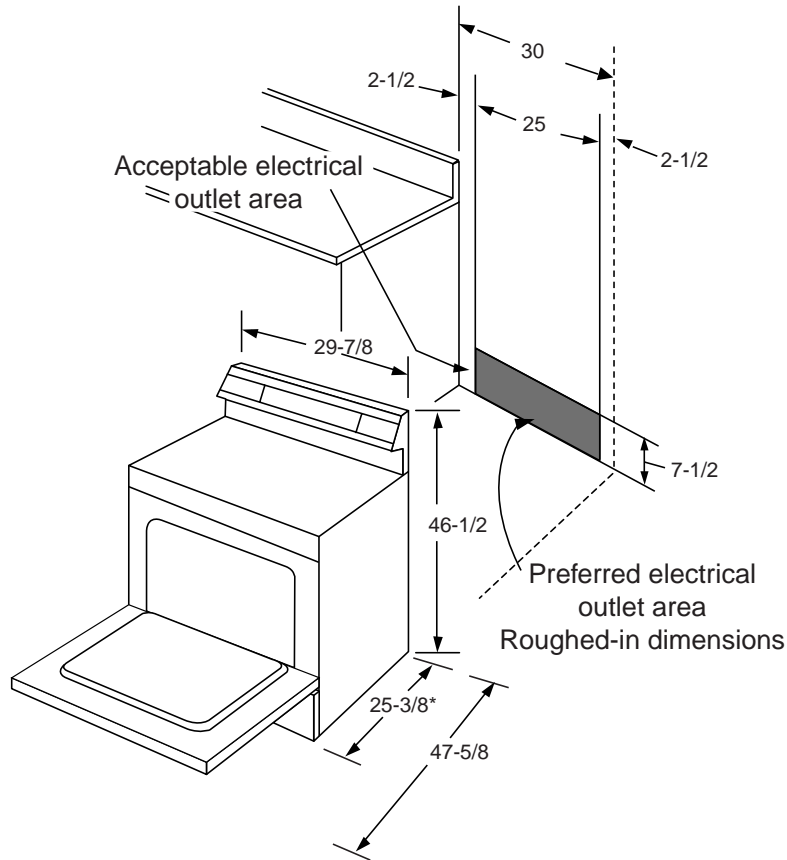

Profile Performance Series™

JB960ABAA–GE Profile Performance™ Spectra™ 30" Free-Standing QuickClean™ Electric Range

Dimensions and Installation Information (in inches)

*Dimension from wall to front of closed door handle is 27-3/8".

KW Rating	
240V	12.4
208V	9.3
Breaker Size	
40 Amps [†]	

[†]**Note:** Check local codes for required breaker size.

A properly grounded branch circuit with a 3 prong grounding type receptacle is required for GE ranges.

Receptacle Locations

Locally approved flexible service cord or conduit must be used because terminals are not accessible after range installation. See shaded area in drawing for location of electrical outlet box. Recommended outlet locations allow range to be installed directly against wall.