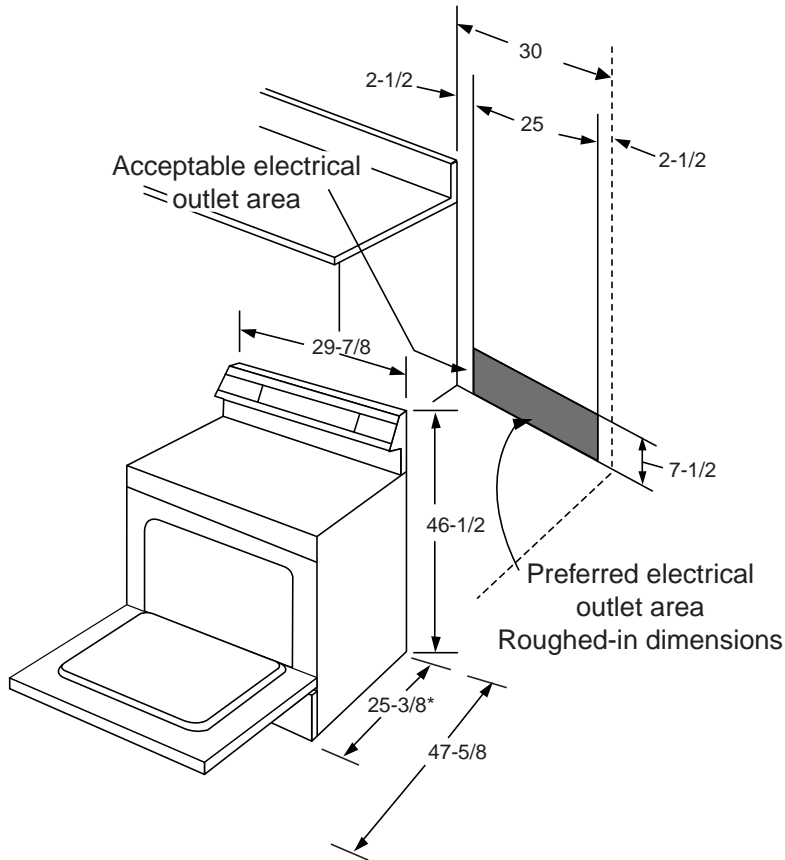

### Dimensions and Installation Information (in inches)

\*Dimension from wall to front of closed door handle is 27-3/8".

KW Rating	
240V	12.4
208V	9.3
Breaker Size	
40 Amps <sup>†</sup>	

<sup>†</sup>**Note:** Check local codes for required breaker size.

#### Receptacle Locations

Locally approved flexible service cord or conduit must be used because terminals are not accessible after range installation. See shaded area in drawing for location of electrical outlet box. Recommended outlet locations allow range to be installed directly against wall.