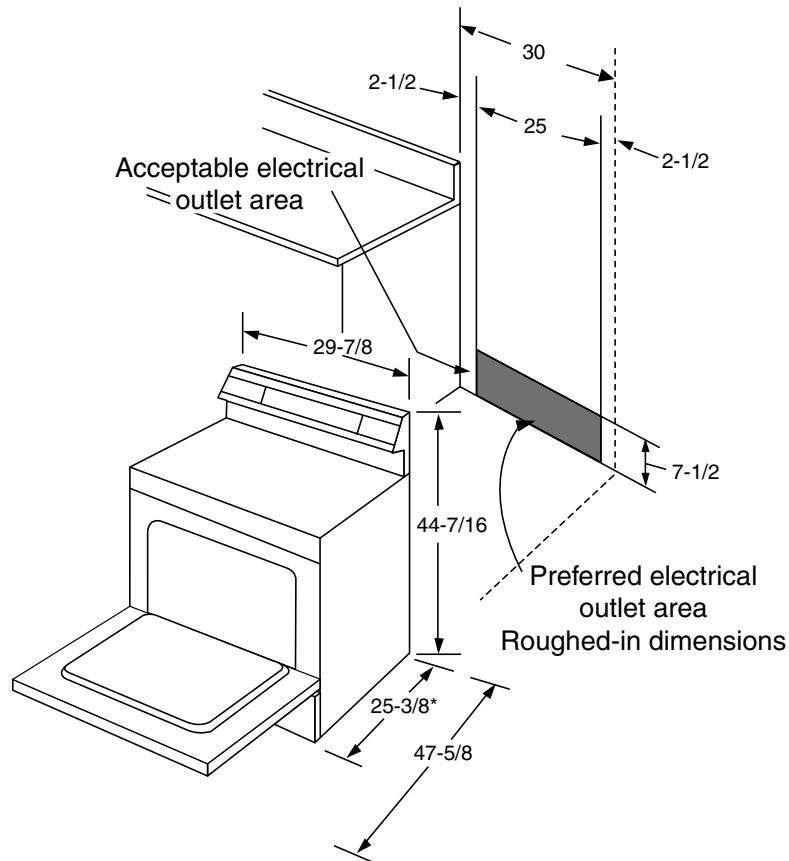

GE Appliances

JBP24BBAD—GE Spectra™ 30" Free-Standing QuickClean™ Electric Range

Dimensions (in inches)

*Dimension from wall to front of closed door handle is 27-3/4".

KW Rating	
240V	11.7
208V	8.8
Breaker Size	
40 Amps†	

†**Note:** Check local codes for required breaker size.

A properly grounded branch circuit with a 3 prong grounding type receptacle is required for GE ranges.

Receptacle Locations

Locally approved flexible service cord or conduit must be used because terminals are not accessible after range installation. See shaded area in drawing for location of electrical outlet box. Recommended outlet locations allow range to be installed directly against wall.

Note: 30" ranges conform to U.L. requirements for 0" spacing from adjacent walls below countertops. To reduce possibility of scorching of walls, engineering recommends a minimum of 1-1/2" spacing to allow for possible extended, high-heat, no-load heating element operation.

Features and Benefits

- Super Large 5.0 Cu. Ft. Oven Capacity
- Self-Cleaning Oven
- Clean-Well™ Cooktop System
- Lift-Up Upswept Porcelain-Enameled Cooktop with Dual Support Rods
- Two 6" and Two 8" Plug-in Calrod™ Heating Elements
- QuickSet II Oven Controls
- Removable One-Piece Drip Bowls
- Electronic Clock and Minute Timer
- Digital Temperature Display
- 2 Oven Shelves
- Infinite Heat Controls
- Auto Oven Shut-Off with Override
- Audible Preheat Signal with Light
- Heating Element "On" Indicator Light
- Dual Bake Element
- Self-Clean Cool-Down Time Display
- Interior Oven Light
- Porcelain-Enameled Broiler Pan with Chrome-Plated Grid
- Frameless Lift-Off Glass Oven Door with Window
- Color-Matched Removable Full-Width Storage Drawer
- Designer-Style Handle
- Model JBP24WBWW - White on white
- Model JBP24BBWH - White
- Model JBP24BBAD - Almond