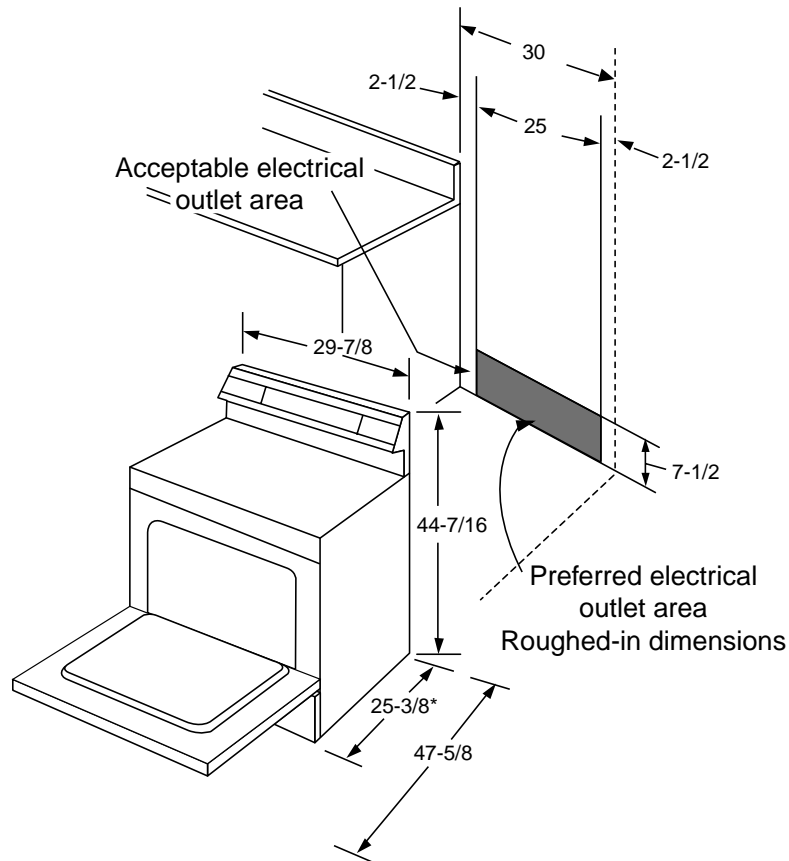

GE Appliances

JBP24BBCT—GE Spectra™ 30" Free-Standing QuickClean™ Electric Range

Dimensions (in inches)

*Dimension from wall to front of closed door handle is 27-3/4".

KW Rating	
240V	11.7
208V	8.8

A properly grounded branch circuit with a 3 prong grounding type receptacle is required for GE ranges.

Receptacle Locations

Locally approved flexible service cord or conduit must be used because terminals are not accessible after range installation. See shaded area in drawing for location of electrical outlet box. Recommended outlet locations allow range to be installed directly against wall.

Note: 30" ranges conform to U.L. requirements for 0" spacing from adjacent walls below countertops. To reduce possibility of scorching of walls, engineering recommends a minimum of 1-1/2" spacing to allow for possible extended, high-heat, no-load heating element operation.

Features and Benefits

- Super Large 5.0 Cu. Ft. Oven Capacity
- Self-Cleaning Oven
- Clean-Well™ Cooktop System
- Lift-Up Upswept Porcelain-Enameled Cooktop with Dual Support Rods
- Two 6" and Two 8" Plug-in Calrod™ Heating Elements
- QuickSet II Oven Controls
- Removable One-Piece Drip Bowls
- Electronic Clock and Minute Timer
- Digital Temperature Display
- 2 Oven Shelves
- Infinite Heat Controls
- Auto Oven Shut-Off with Override
- Audible Preheat Signal with Light
- Heating Element "On" Indicator Light
- Dual Bake Element
- Self-Clean Cool-Down Time Display
- Interior Oven Light
- Porcelain-Enameled Broiler Pan with Chrome-Plated Grid
- Frameless Lift-Off Glass Oven Door with Window
- Color-Matched Removable Full-Width Storage Drawer
- Designer-Style Handle
- Model JBP24WBWW - White on white
- Model JBP24BBWH - White
- Model JBP24BBAD - Almond
- Model JBP24BBCT - Bisque