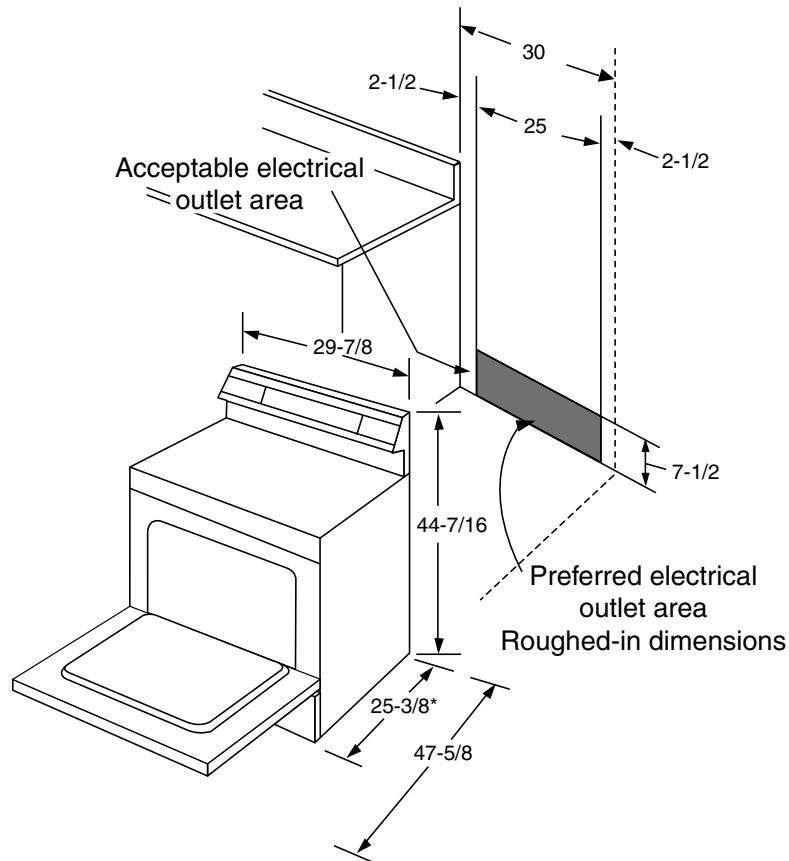

### Dimensions (in inches)

\*Dimension from wall to front of closed door handle is 27-3/4".

KW Rating	
240V	11.7
208V	8.8

A properly grounded branch circuit with a 3 prong grounding type receptacle is required for GE ranges.

#### Receptacle Locations

Locally approved flexible service cord or conduit must be used because terminals are not accessible after range installation. See shaded area in drawing for location of electrical outlet box. Recommended outlet locations allow range to be installed directly against wall.