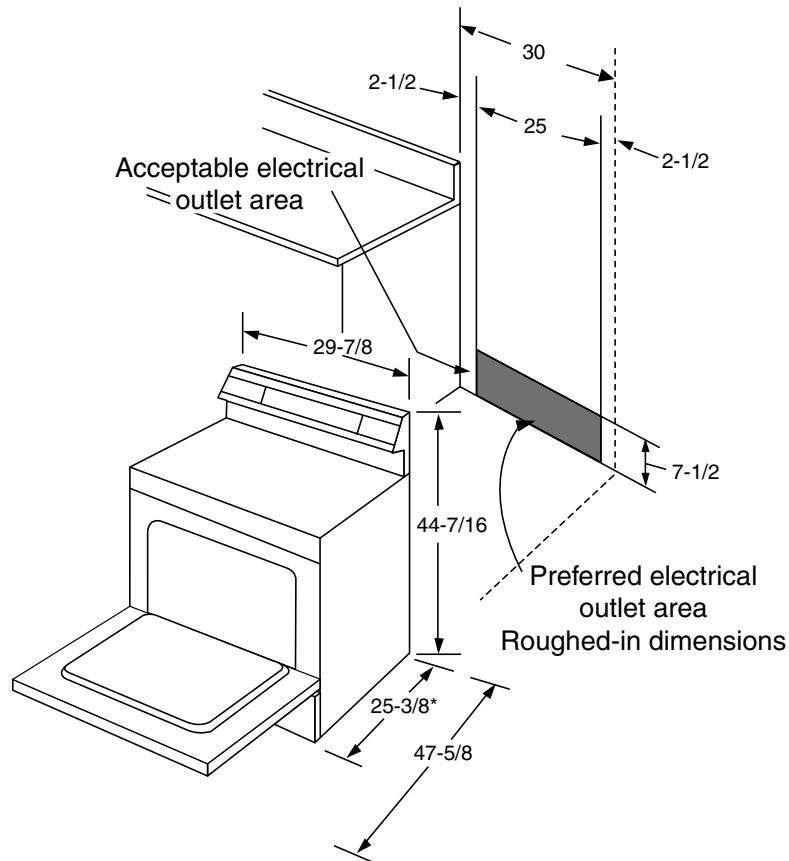

GE Appliances

JBP24WBWW—GE Spectra™ 30" Free-Standing QuickClean™ Electric Range

Dimensions (in inches)

*Dimension from wall to front of closed door handle is 27-3/4".

KW Rating	
240V	11.7
208V	8.8

A properly grounded branch circuit with a 3 prong grounding type receptacle is required for GE ranges.

Receptacle Locations

Locally approved flexible service cord or conduit must be used because terminals are not accessible after range installation. See shaded area in drawing for location of electrical outlet box. Recommended outlet locations allow range to be installed directly against wall.

Note: 30" ranges conform to U.L. requirements for 0" spacing from adjacent walls below countertops. To reduce possibility of scorching of walls, engineering recommends a minimum of 1-1/2" spacing to allow for possible extended, high-heat, no-load heating element operation.

Features and Benefits

- Super Large 5.0 Cu. Ft. Oven Capacity
- Self-Cleaning Oven
- Clean-Well™ Cooktop System
- Lift-Up Upswept Porcelain-Enameled Cooktop with Dual Support Rods
- Two 6" and Two 8" Plug-in Calrod™ Heating Elements
- QuickSet II Oven Controls
- Removable One-Piece Drip Bowls
- Electronic Clock and Minute Timer
- Digital Temperature Display
- 2 Oven Shelves
- Infinite Heat Controls
- Auto Oven Shut-Off with Override
- Audible Preheat Signal with Light
- Heating Element "On" Indicator Light
- Dual Bake Element
- Self-Clean Cool-Down Time Display
- Interior Oven Light
- Porcelain-Enameled Broiler Pan with Chrome-Plated Grid
- Frameless Lift-Off Glass Oven Door with Window
- Color-Matched Removable Full-Width Storage Drawer
- Designer-Style Handle
- Model JBP24BWW - White on white
- Model JBP24BBWH - White
- Model JBP24BBAD - Almond