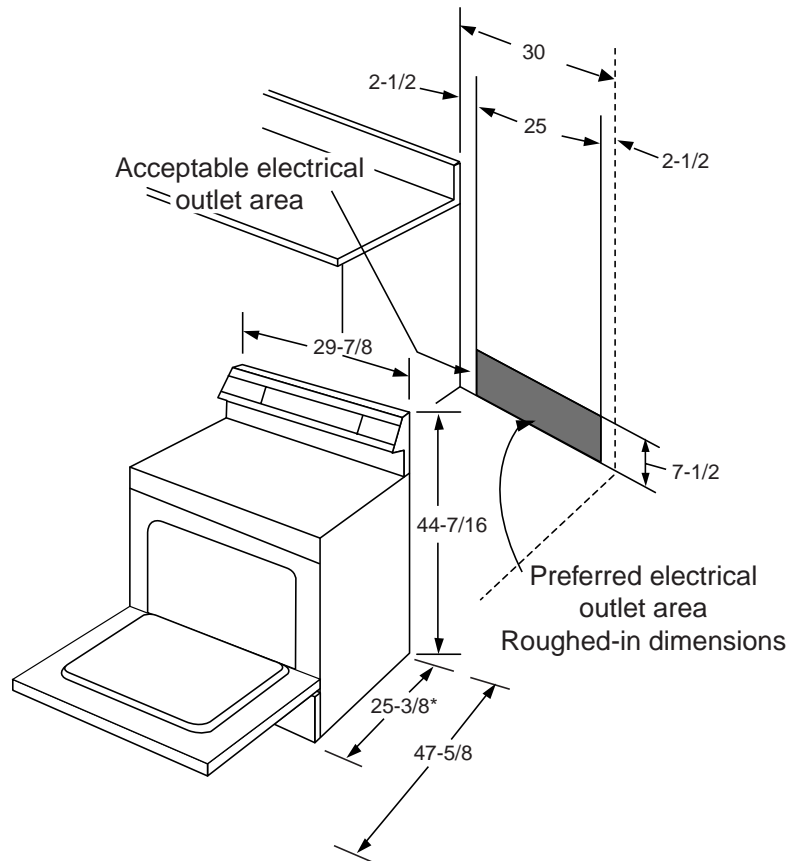

GE Appliances

JBP26BBAD—GE 30" Free-Standing QuickClean™ Electric Range

Dimensions (in inches)

*Dimension from wall to front of closed door handle is 27-3/4".

KW Rating	
240V	11.7
208V	8.8
Breaker Size	
40 Amps [†]	

[†]**Note:** Check local codes for required breaker size.

A properly grounded branch circuit with a 3 prong grounding type receptacle is required for GE ranges.

Receptacle Locations

Locally approved flexible service cord or conduit must be used because terminals are not accessible after range installation. See shaded area in drawing for location of electrical outlet box. Recommended outlet locations allow range to be installed directly against wall.

Note: 30" ranges conform to U.L. requirements for 0" spacing from adjacent walls below countertops. To reduce possibility of scorching of walls, engineering recommends a minimum of 1-1/2" spacing to allow for possible extended, high-heat, no-load heating element operation.

GE Appliances

JBP26BBAD—GE 30" Free-Standing QuickClean™ Electric Range

Features and Benefits

- Super Large 5.0 Cu. Ft. Oven Capacity
- Clean-Well™ Cooktop System
- Self-Cleaning Oven
- Lift-Up Upswept Porcelain-Enameled Cooktop with Dual Support Rods
- Two 8" and Two 6" Plug-in Calrod™ Heating Elements
- TrueTemp™ System with QuickSet III Oven Controls
- SmartLogic™ Oven Controls
- Chrome Removable One-Piece Drip Bowls
- Digital Temperature Display
- Electronic Clock and Minute Timer
- Six-Pass Power Bake Element
- 2 Oven Shelves
- Auto Oven Shut-Off with Override
- Delay Clean Option
- Audible Preheat Signal with Light
- Heating Element "On" Indicator Light
- Dual Bake Element
- Porcelain-Enameled Broiler Pan with Chrome-Plated Grid
- Frameless Lift-Off Glass Oven Door with Window
- Color-Matched Removable Full-Width Storage Drawer
- Designer-Style Handle
- Model JBP26WBWW - White on white
- Model JBP26ABAA - Almond on almond
- Model JBP26BBWH - White
- Model JBP26BBAD - Almond