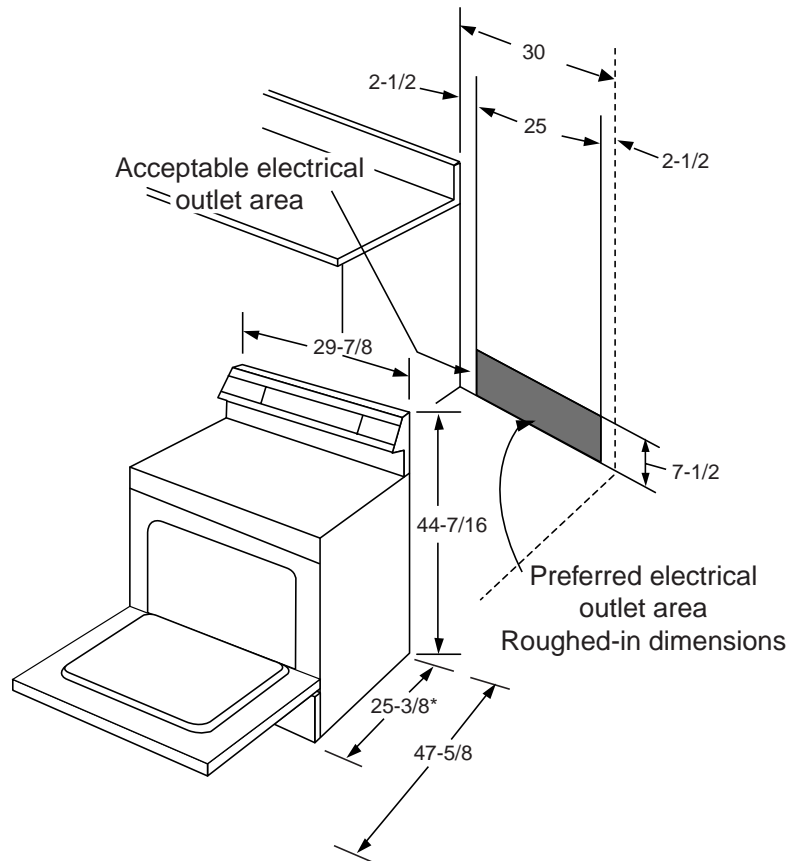

GE Appliances

JBP30ABAA—GE 30" Free-Standing QuickClean™ Electric Range

Dimensions (in inches)

*Dimension from wall to front of closed door handle is 27-3/4".

KW Rating	
240V	11.7
208V	8.8
Breaker Size	
40 Amps [†]	

[†]**Note:** Check local codes for required breaker size.

A properly grounded branch circuit with a 3 prong grounding type receptacle is required for GE ranges.

Receptacle Locations

Locally approved flexible service cord or conduit must be used because terminals are not accessible after range installation. See shaded area in drawing for location of electrical outlet box. Recommended outlet locations allow range to be installed directly against wall.

Note: 30" ranges conform to U.L. requirements for 0" spacing from adjacent walls below countertops. To reduce possibility of scorching of walls, engineering recommends a minimum of 1-1/2" spacing to allow for possible extended, high-heat, no-load heating element operation.

Features and Benefits

- Super Large 5.0 Cu. Ft. Oven Capacity
- Clean-Well™ Cooktop System
- Lift-Up Upswept Porcelain-Enameled Cooktop with Dual Support Rods
- Two 8" and Two 6" Deluxe Plug-in Calrod™ Heating Elements
- TrueTemp™ System with QuickSet III Oven Controls
- SmartLogic™ Oven Controls
- Removable One-Piece Drip Bowls
- Self-Cleaning Oven
- Electronic Clock and Minute Timer
- Time Bake with Delay Option
- Six-Pass Power Bake Element
- 2 Oven Shelves
- Auto Oven Shut-Off with Override
- Audible Preheat Signal with Light
- Heating Element "On" Indicator Light
- Dual Bake Element
- Porcelain-Enameled Broiler Pan with Chrome-Plated Grid
- Frameless Lift-Off Glass Oven Door with Window
- Color-Matched Removable Full-Width Storage Drawer
- Designer-Style Handle
- Model JBP30WBWW - White on white
- Model JBP30ABAA - Almond on almond
- Model JBP30BBWH - White
- Model JBP30BBAD - Almond