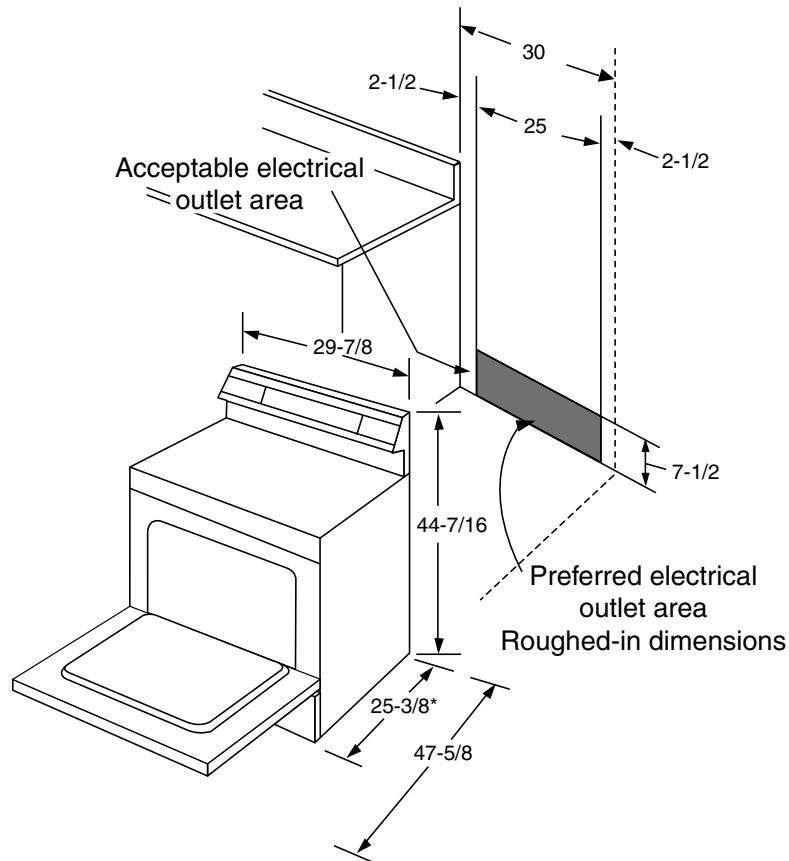

GE Appliances

JBP35BBAD—GE Spectra™ 30" Free-Standing QuickClean™ Electric Range

Dimensions (in inches)

*Dimension from wall to front of closed door handle is 27-3/4".

KW Rating	
240V	11.7
208V	8.8

A properly grounded branch circuit with a 3 prong grounding type receptacle is required for GE ranges.

Receptacle Locations

Locally approved flexible service cord or conduit must be used because terminals are not accessible after range installation. See shaded area in drawing for location of electrical outlet box. Recommended outlet locations allow range to be installed directly against wall.

Note: 30" ranges conform to U.L. requirements for 0" spacing from adjacent walls below countertops. To reduce possibility of scorching of walls, engineering recommends a minimum of 1-1/2" spacing to allow for possible extended, high-heat, no-load heating element operation.

GE Appliances

JBP35BBAD—GE Spectra™ 30" Free-Standing QuickClean™ Electric Range

Features and Benefits

- Super Large 5.0 Cu. Ft. Oven Capacity
- Self-Cleaning Oven
- Clean-Well™ Cooktop System
- Lift-Up Upswept Porcelain-Enameled Cooktop with Dual Support Rods
- Two 6" and Two 8" Deluxe Plug-in Calrod™ Heating Elements
- TrueTemp™ System with QuickSet III Oven Controls
- SmartLogic™ Oven Controls
- Removable One-Piece Drip Bowls
- Electronic Clock and Minute Timer
- Digital Temperature Display
- Six-Pass Power Bake Element
- 2 Oven Shelves
- Infinite Heat Controls
- Auto Oven Shut-Off with Override
- Audible Preheat Signal with Light
- Heating Element "On" Indicator Light
- Dual Bake Element
- Self-Clean Cool-Down Time Display
- Delay Clean Option
- Interior Oven Light
- Porcelain-Enameled Broiler Pan with Chrome-Plated Grid
- Frameless Glass Oven Door with Big View Window
- Color-Matched Removable Full-Width Storage Drawer
- Designer-Style Handle
- Model JBP35WBWW - White on white
- Model JBP35BBWH - White
- Model JBP35BBAD - Almond