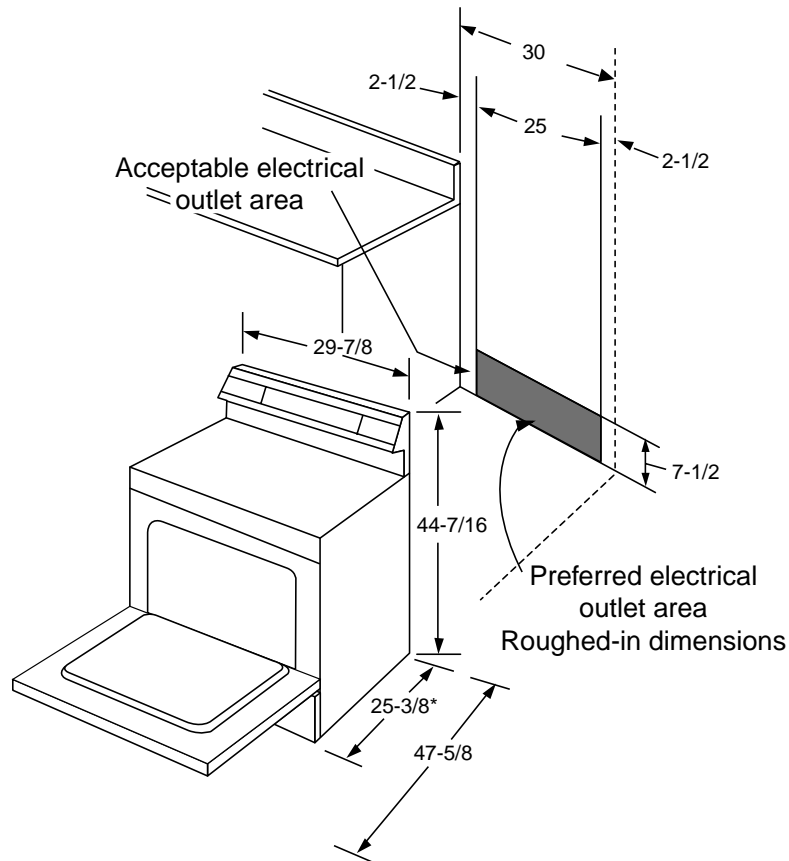

### Dimensions (in inches)

\*Dimension from wall to front of closed door handle is 27-3/4".

KW Rating	
240V	11.7
208V	8.8

A properly grounded branch circuit with a 3 prong grounding type receptacle is required for GE ranges.

#### Receptacle Locations

Locally approved flexible service cord or conduit must be used because terminals are not accessible after range installation. See shaded area in drawing for location of electrical outlet box. Recommended outlet locations allow range to be installed directly against wall.