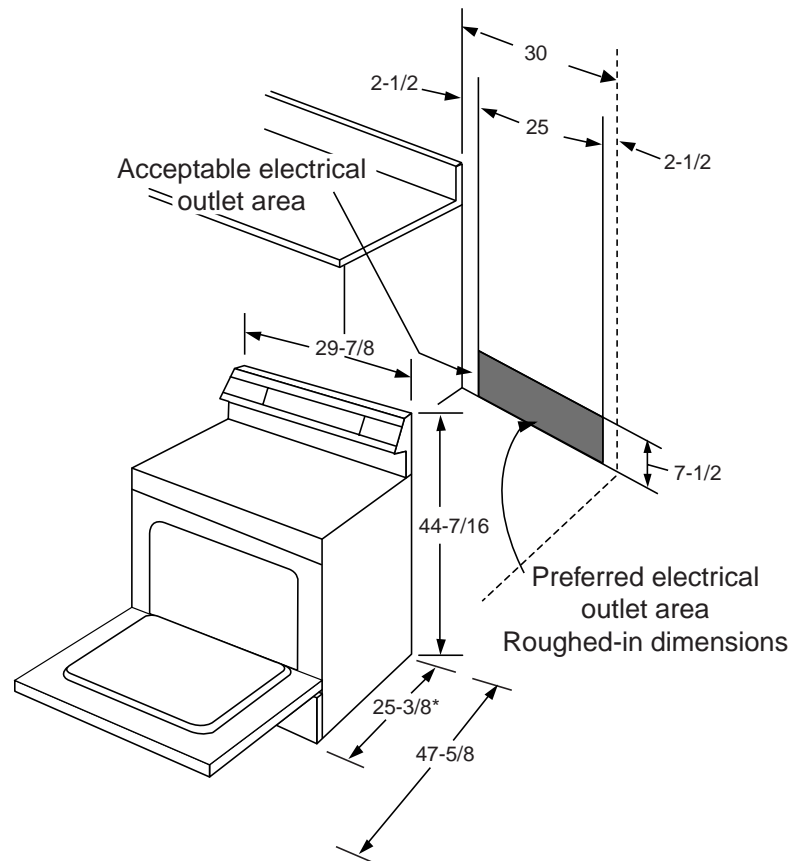

Profile™

JBP48ABAA-GE Profile™ Spectra™ 30" Free-Standing QuickClean™ Electric Range

Dimensions (in inches)

*Dimension from wall to front of closed door handle is 27-3/8".

KW Rating	
240V	11.7
208V	8.8
Breaker Size	
40 Amps ¹	

¹Note: Check local codes for required breaker size.

A properly grounded branch circuit with a 3 prong grounding type receptacle is required for GE ranges.

Receptacle Locations

Locally approved flexible service cord or conduit must be used because terminals are not accessible after range installation. See shaded area in drawing for location of electrical outlet box. Recommended outlet locations allow range to be installed directly against wall.

Note: 30" ranges conform to U.L. requirements for 0" spacing from adjacent walls below countertops. To reduce possibility of scorching of walls, engineering recommends a minimum of 1-1/2" spacing to allow for possible extended, high-heat, no-load heating element operation.

Features and Benefits

- *Super Large 5.0 Cu. Ft. Oven Capacity*
- *Clean-Well™ Cooktop System*
- *Self-Cleaning Oven*
- *Lift-Up Upswept Porcelain-Enameled Cooktop with Dual Support Rods*
- *Two 8" and Two 6" Deluxe Plug-in Calrod™ Heating Elements with Warming Option*
- *TrueTemp™ System with QuickSet IV Oven Controls*
- *SmartLogic™ Oven Controls*
- *Removable One-Piece Drip Bowls*
- *Electronic Clock and Minute Timer*
- *Time Bake with Delay Option*
- *Six-Pass Power Bake Element*
- *2 Oven Shelves*
- *Auto Oven Shut-Off with Override*
- *Audible Preheat Signal with Light*
- *Heating Element "On" Indicator Light*
- *Dual Bake Element*
- *Porcelain-Enameled Broiler Pan with Chrome-Plated Grid*
- *Automatic Interior Oven Light*
- *Frameless Lift-Off Glass Oven Door with Big View Window*
- *Color-Matched Removable Full-Width Storage Drawer*
- *Sure Grip Designer-Style Handle*
- *Model JBP48WBWW - White on white*
- *Model JBP48BBBB - Black on black*
- *Model JBP48ABAA - Almond on almond*