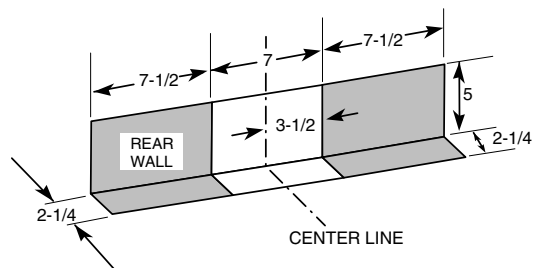

GE Appliances

JBP61WC - GE 5.0 Cu. Ft. Free-Standing Electric Range

Dimensions (in inches)

* Dimension from wall to front of closed door.
Dimension from wall to front of closed door handle is 28-1/2".

| KW Rating | |
|-----------|------|
| 240V | 10.5 |
| 208V | 7.9 |

Receptacle Locations

For 30" Free-Standing Ranges locally approved flexible service cord or conduit must be used because terminals are not accessible after range installation. See shaded area in drawing for location of electrical outlet box. Recommended outlet locations allow range to be installed directly against wall.

Note: 30" Ranges conform to U.L. requirements for 0" spacing for adjacent walls below countertops. To reduce possibility of scorching of walls, it is recommended a minimum of 1-1/2" spacing be allowed from adjacent side walls to allow for possible extended, high-heat, no-load heating element operation.