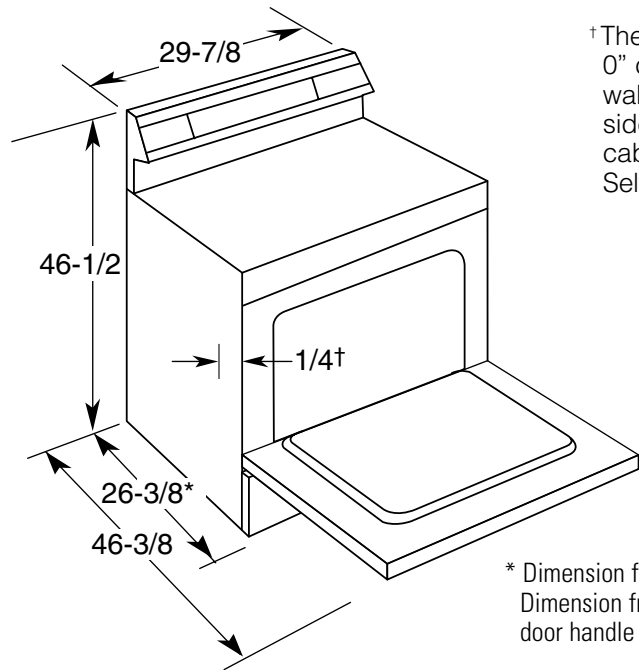

GE Appliances

JBP61WC - GE 5.0 Cu. Ft. Free-Standing Electric Range

Dimensions (in inches)

* Dimension from wall to front of closed door.
Dimension from wall to front of closed door handle is 28-1/2".

| KW Rating | |
|-----------|------|
| 240V | 10.5 |
| 208V | 7.9 |

Receptacle Locations

For 30" Free-Standing Ranges locally approved flexible service cord or conduit must be used because terminals are not accessible after range installation. See shaded area in drawing for location of electrical outlet box. Recommended outlet locations allow range to be installed directly against wall.

Note: 30" Ranges conform to U.L. requirements for 0" spacing for adjacent walls below countertops. To reduce possibility of scorching of walls, it is recommended a minimum of 1-1/2" spacing be allowed from adjacent side walls to allow for possible extended, high-heat, no-load heating element operation.